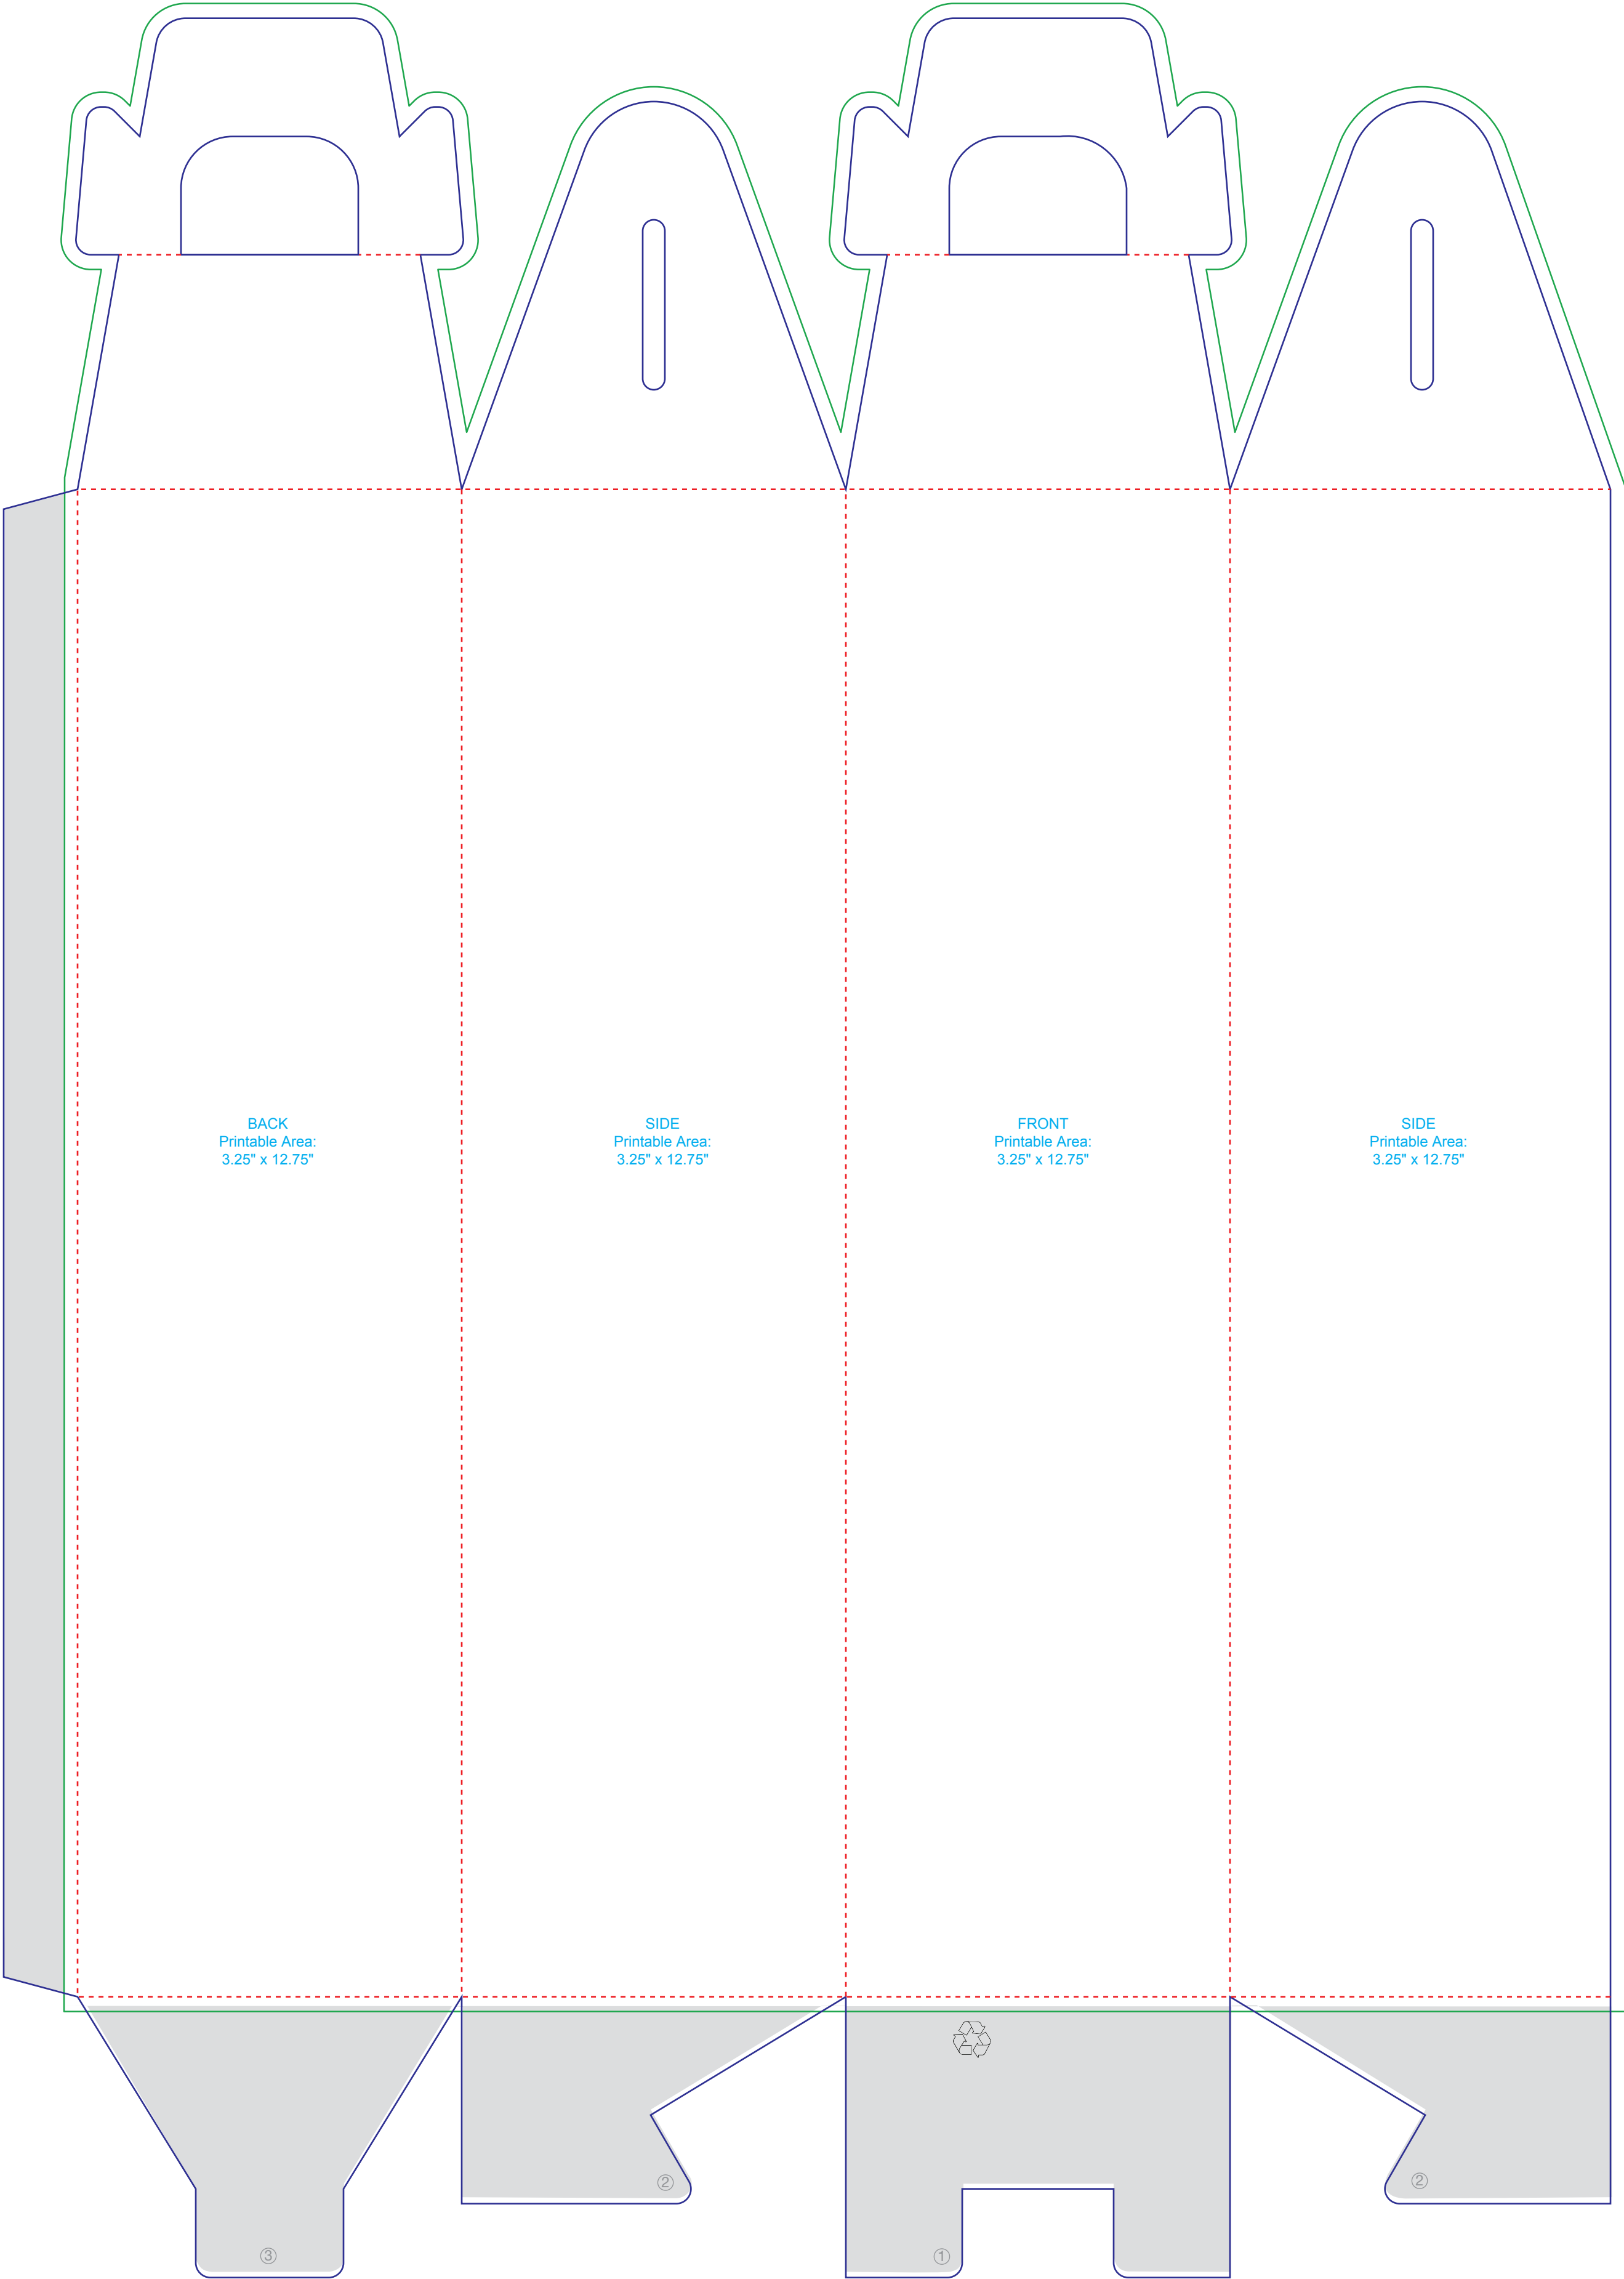

**Legend**  
— Cut Line  
- - - Fold Line  
- - - Perf. Line  
- - - Bleed Line  
■ No Print Area

BACK  
Printable Area:  
3.25" x 12.75"

SIDE  
Printable Area:  
3.25" x 12.75"

FRONT  
Printable Area:  
3.25" x 12.75"

SIDE  
Printable Area:  
3.25" x 12.75"

③

②

①

②