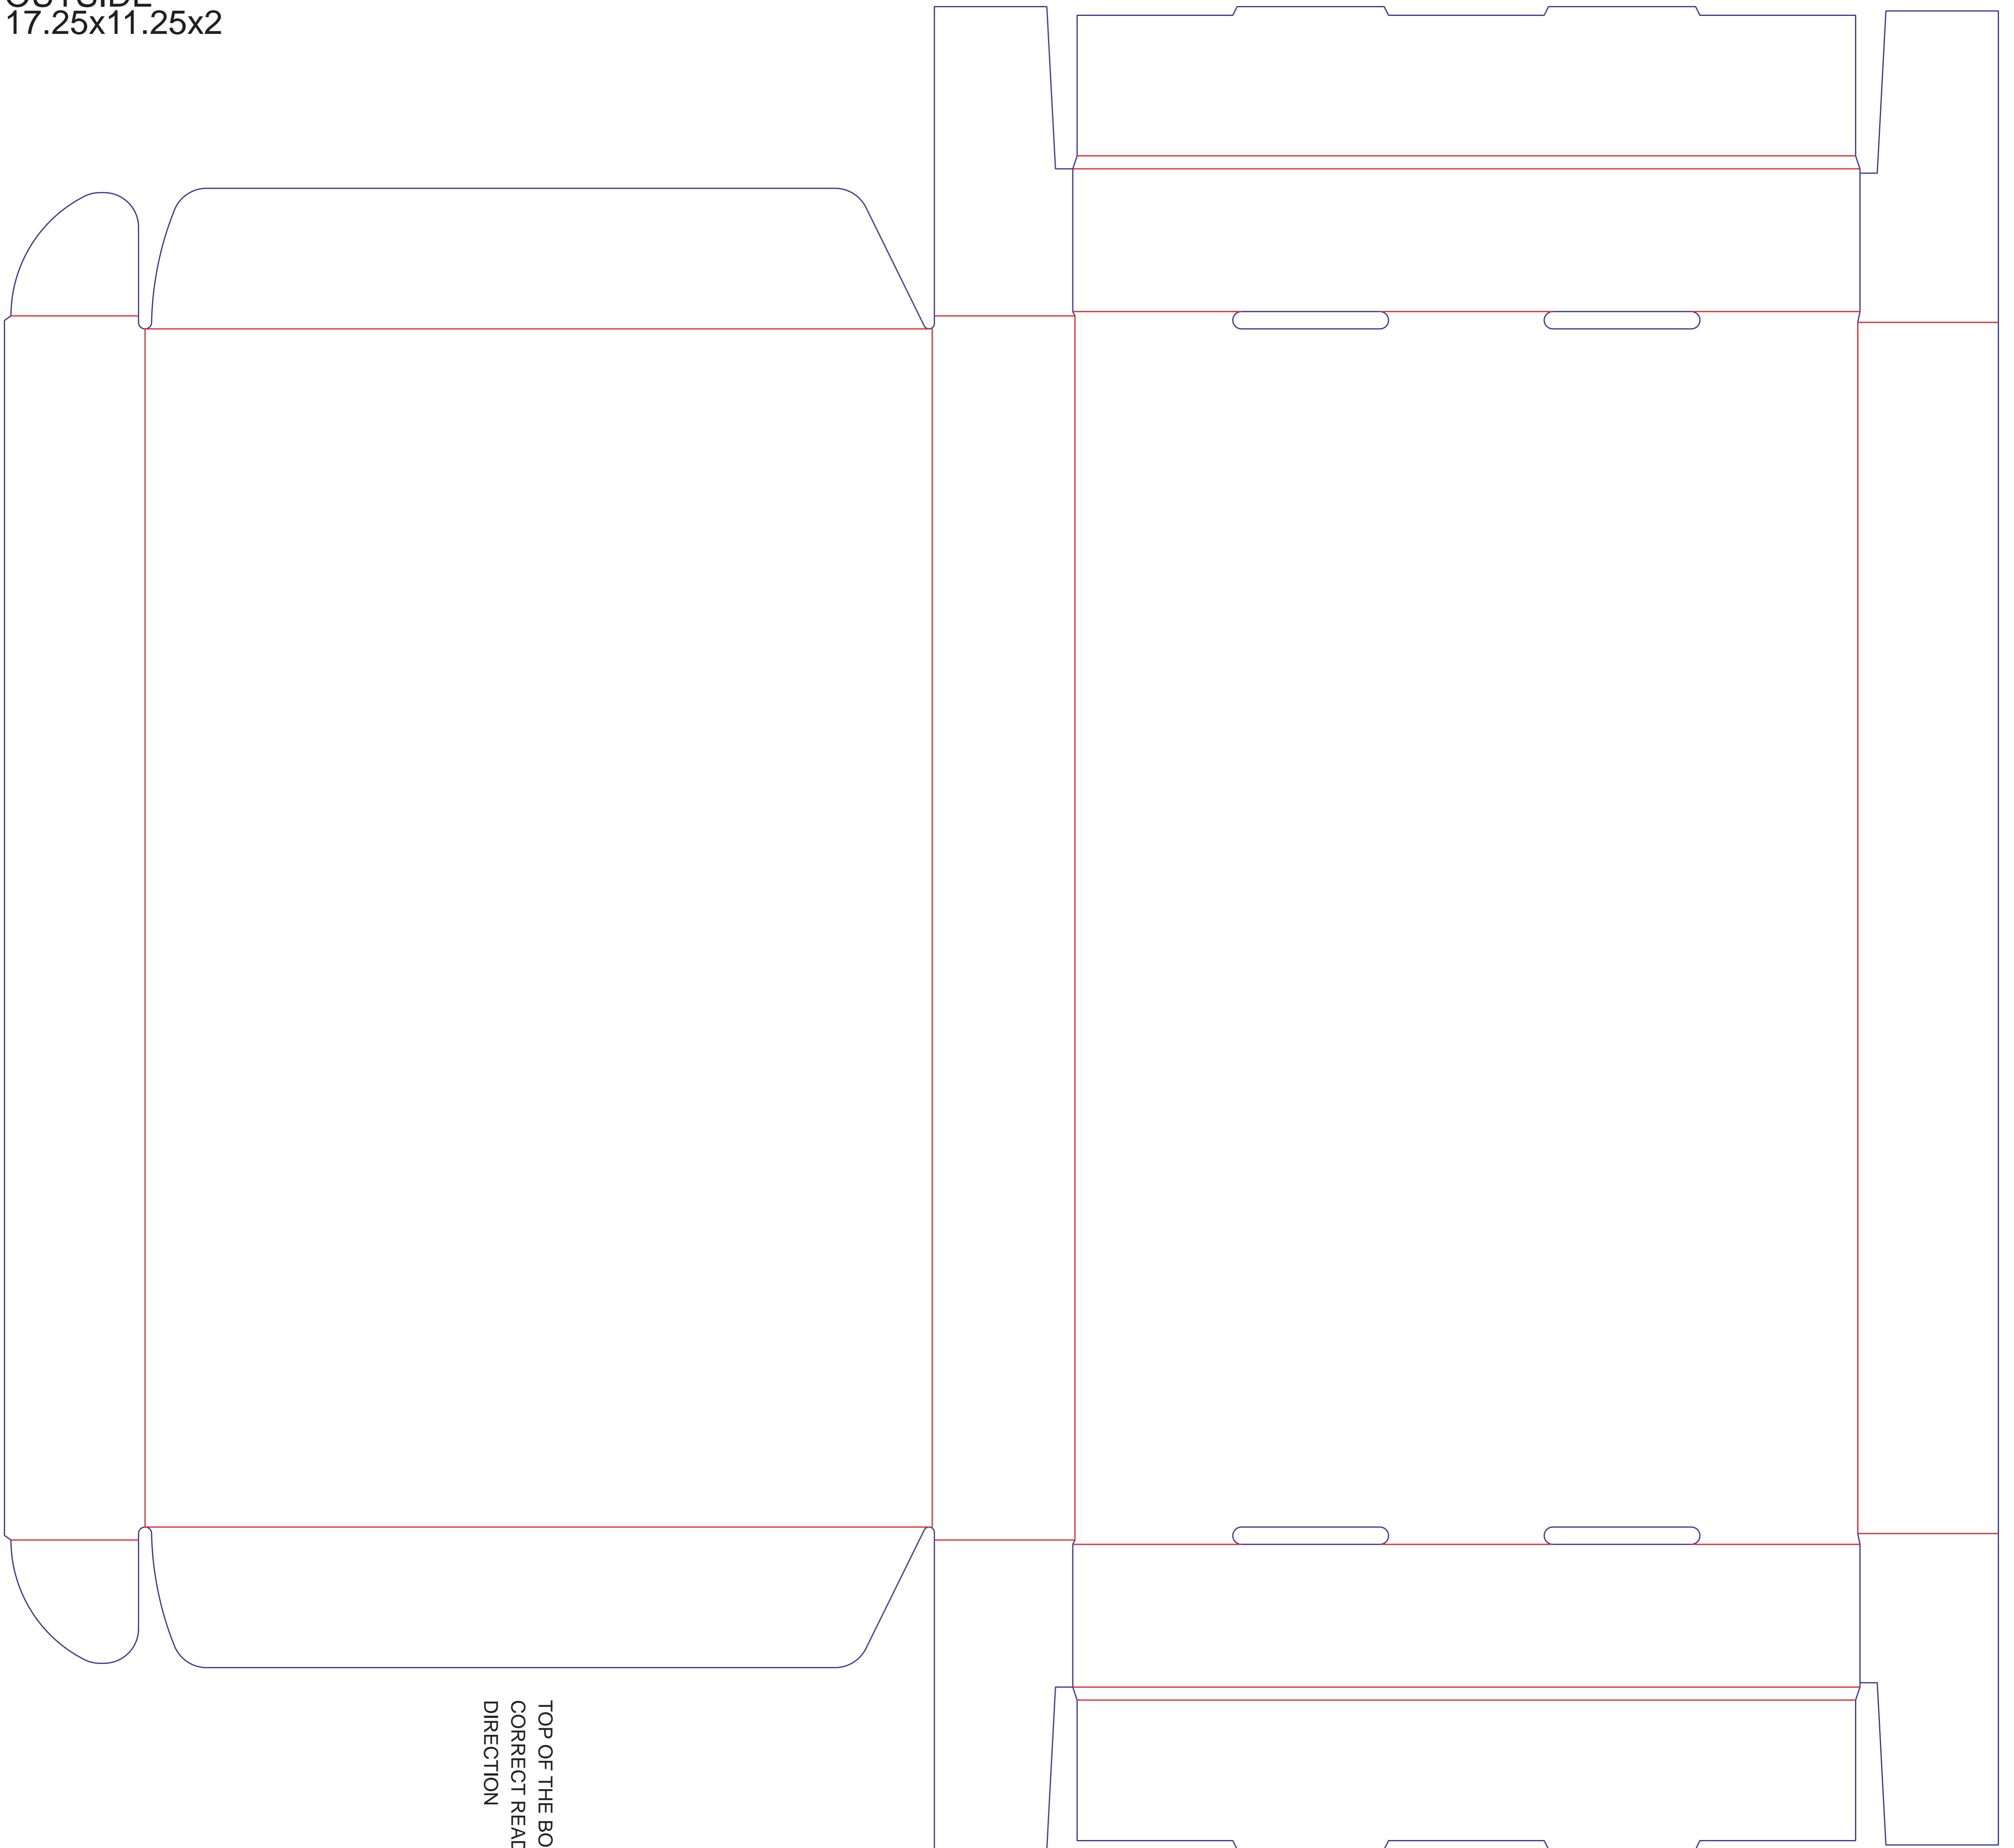

OUTSIDE
17.25x11.25x2

TOP OF THE BOX
CORRECT READ
DIRECTION