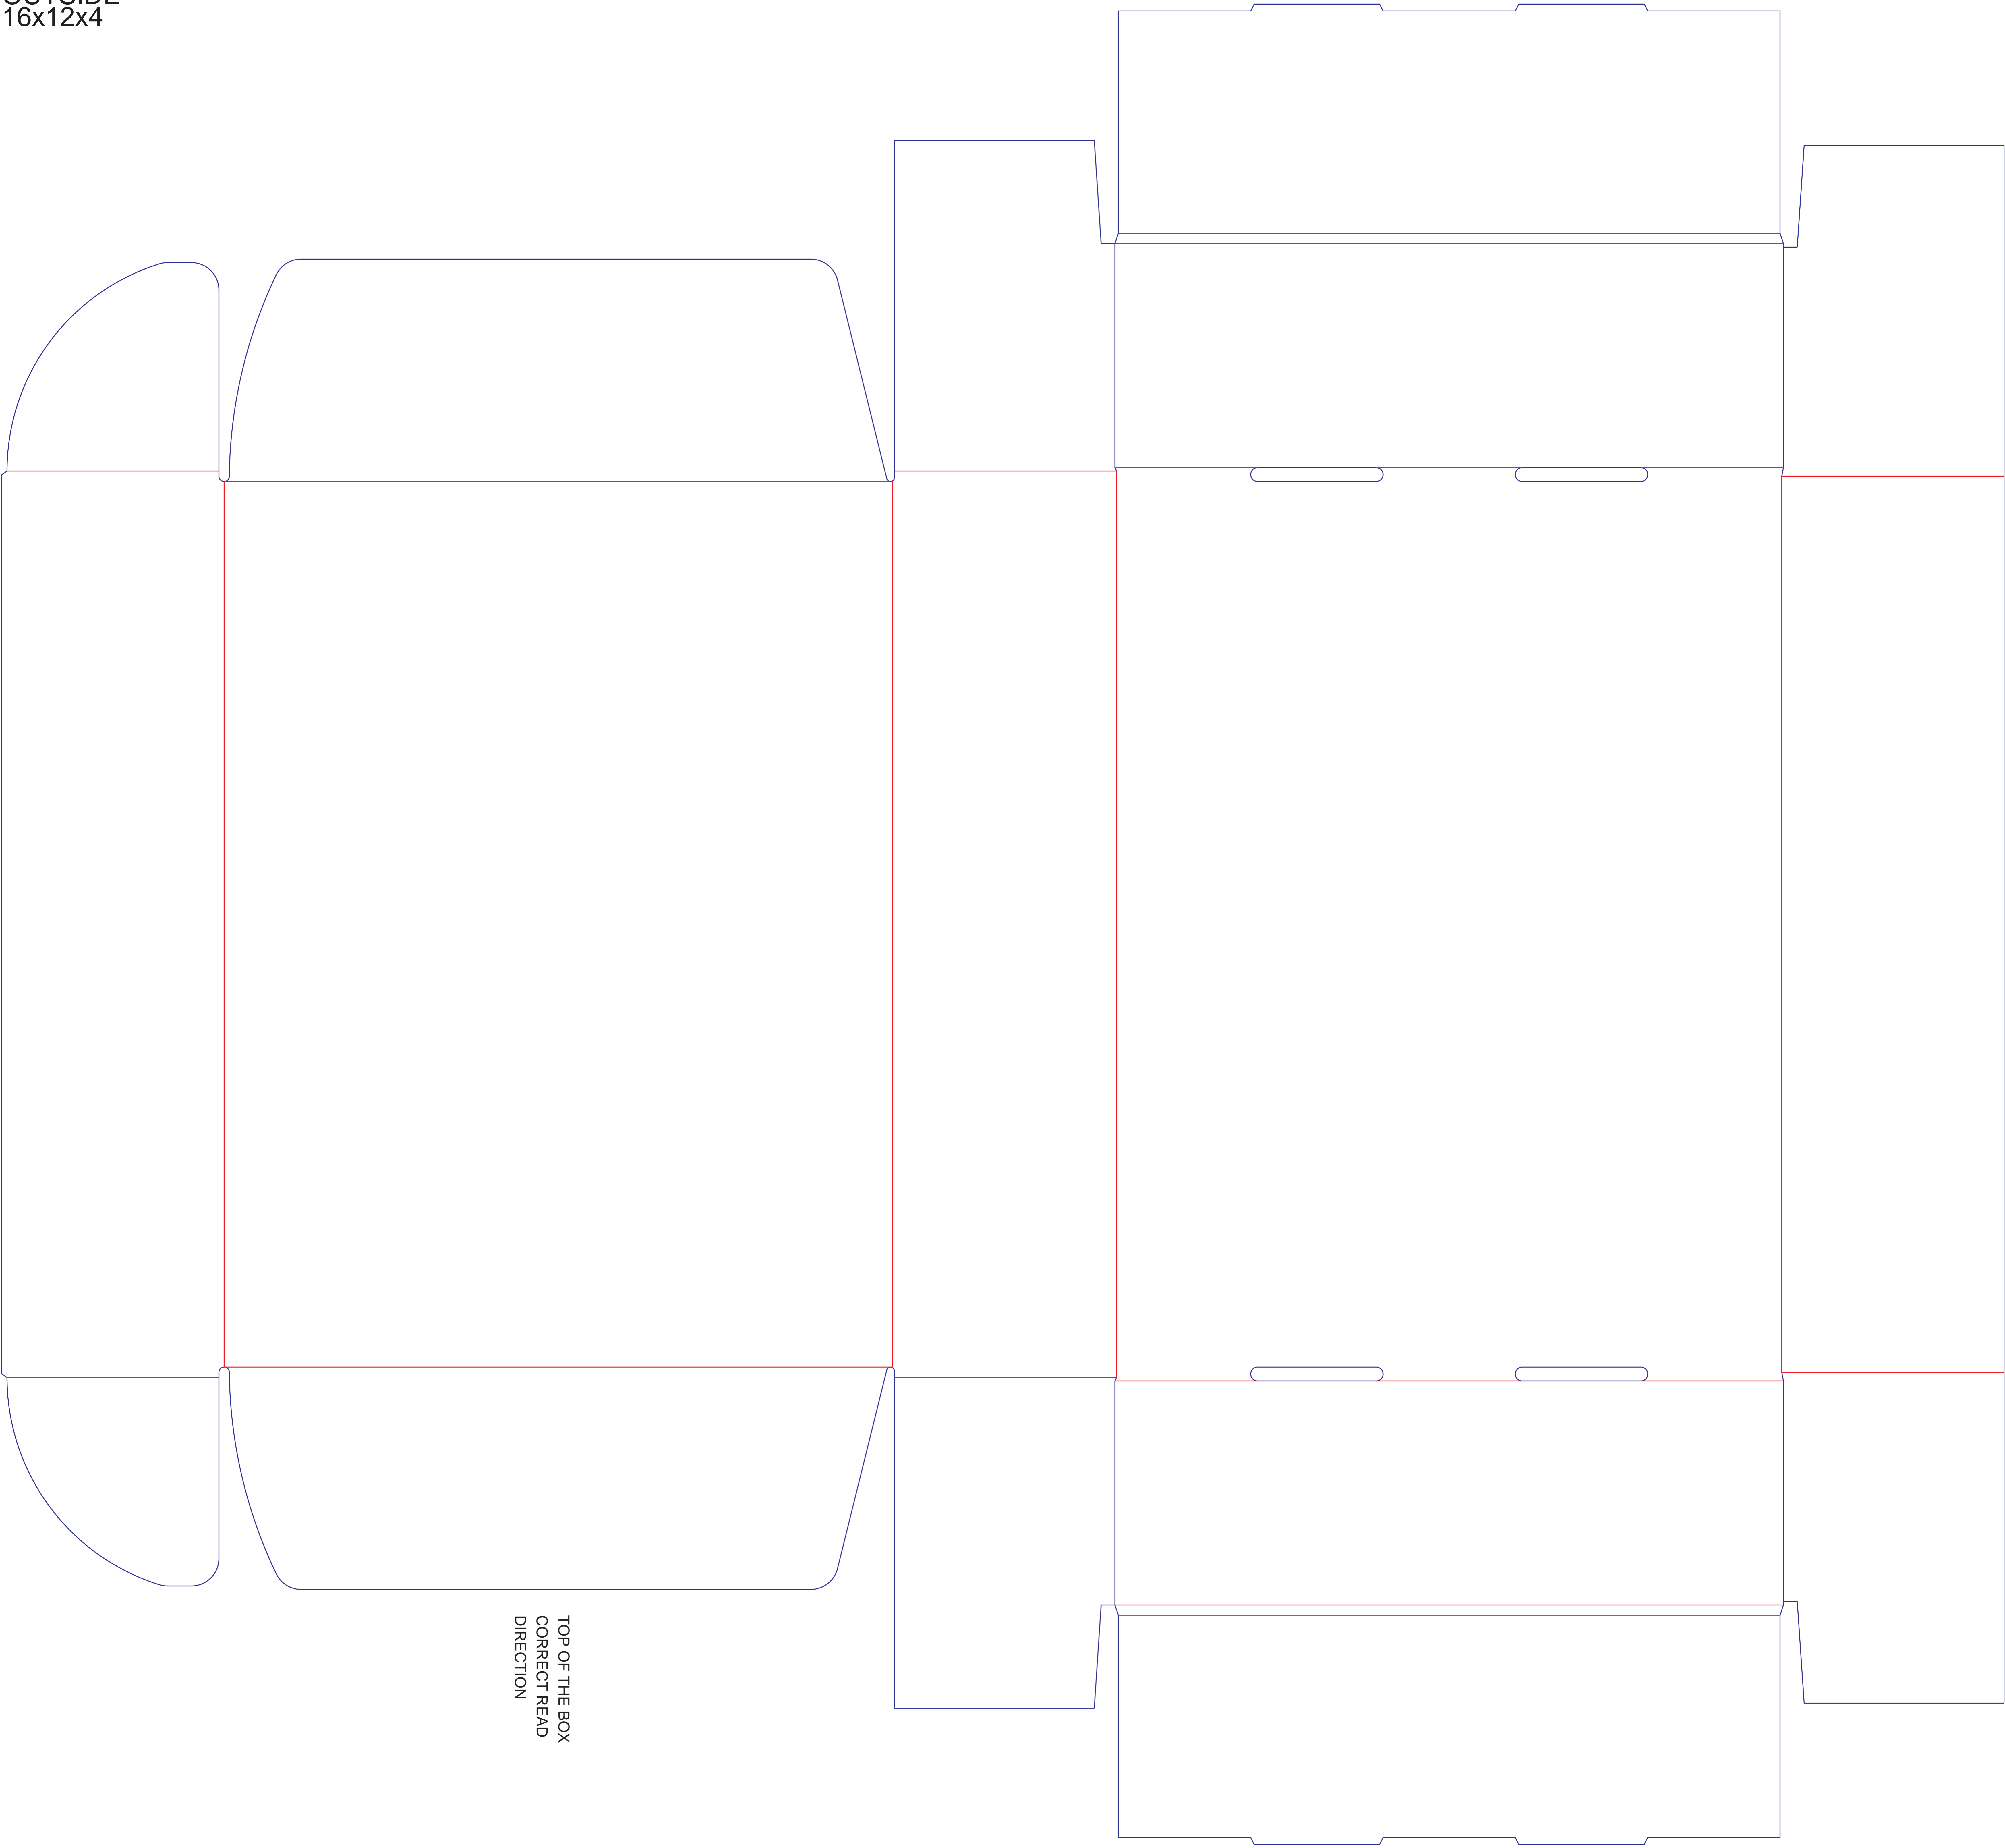

OUTSIDE
16x12x4

TOP OF THE BOX
CORRECT READ
DIRECTION