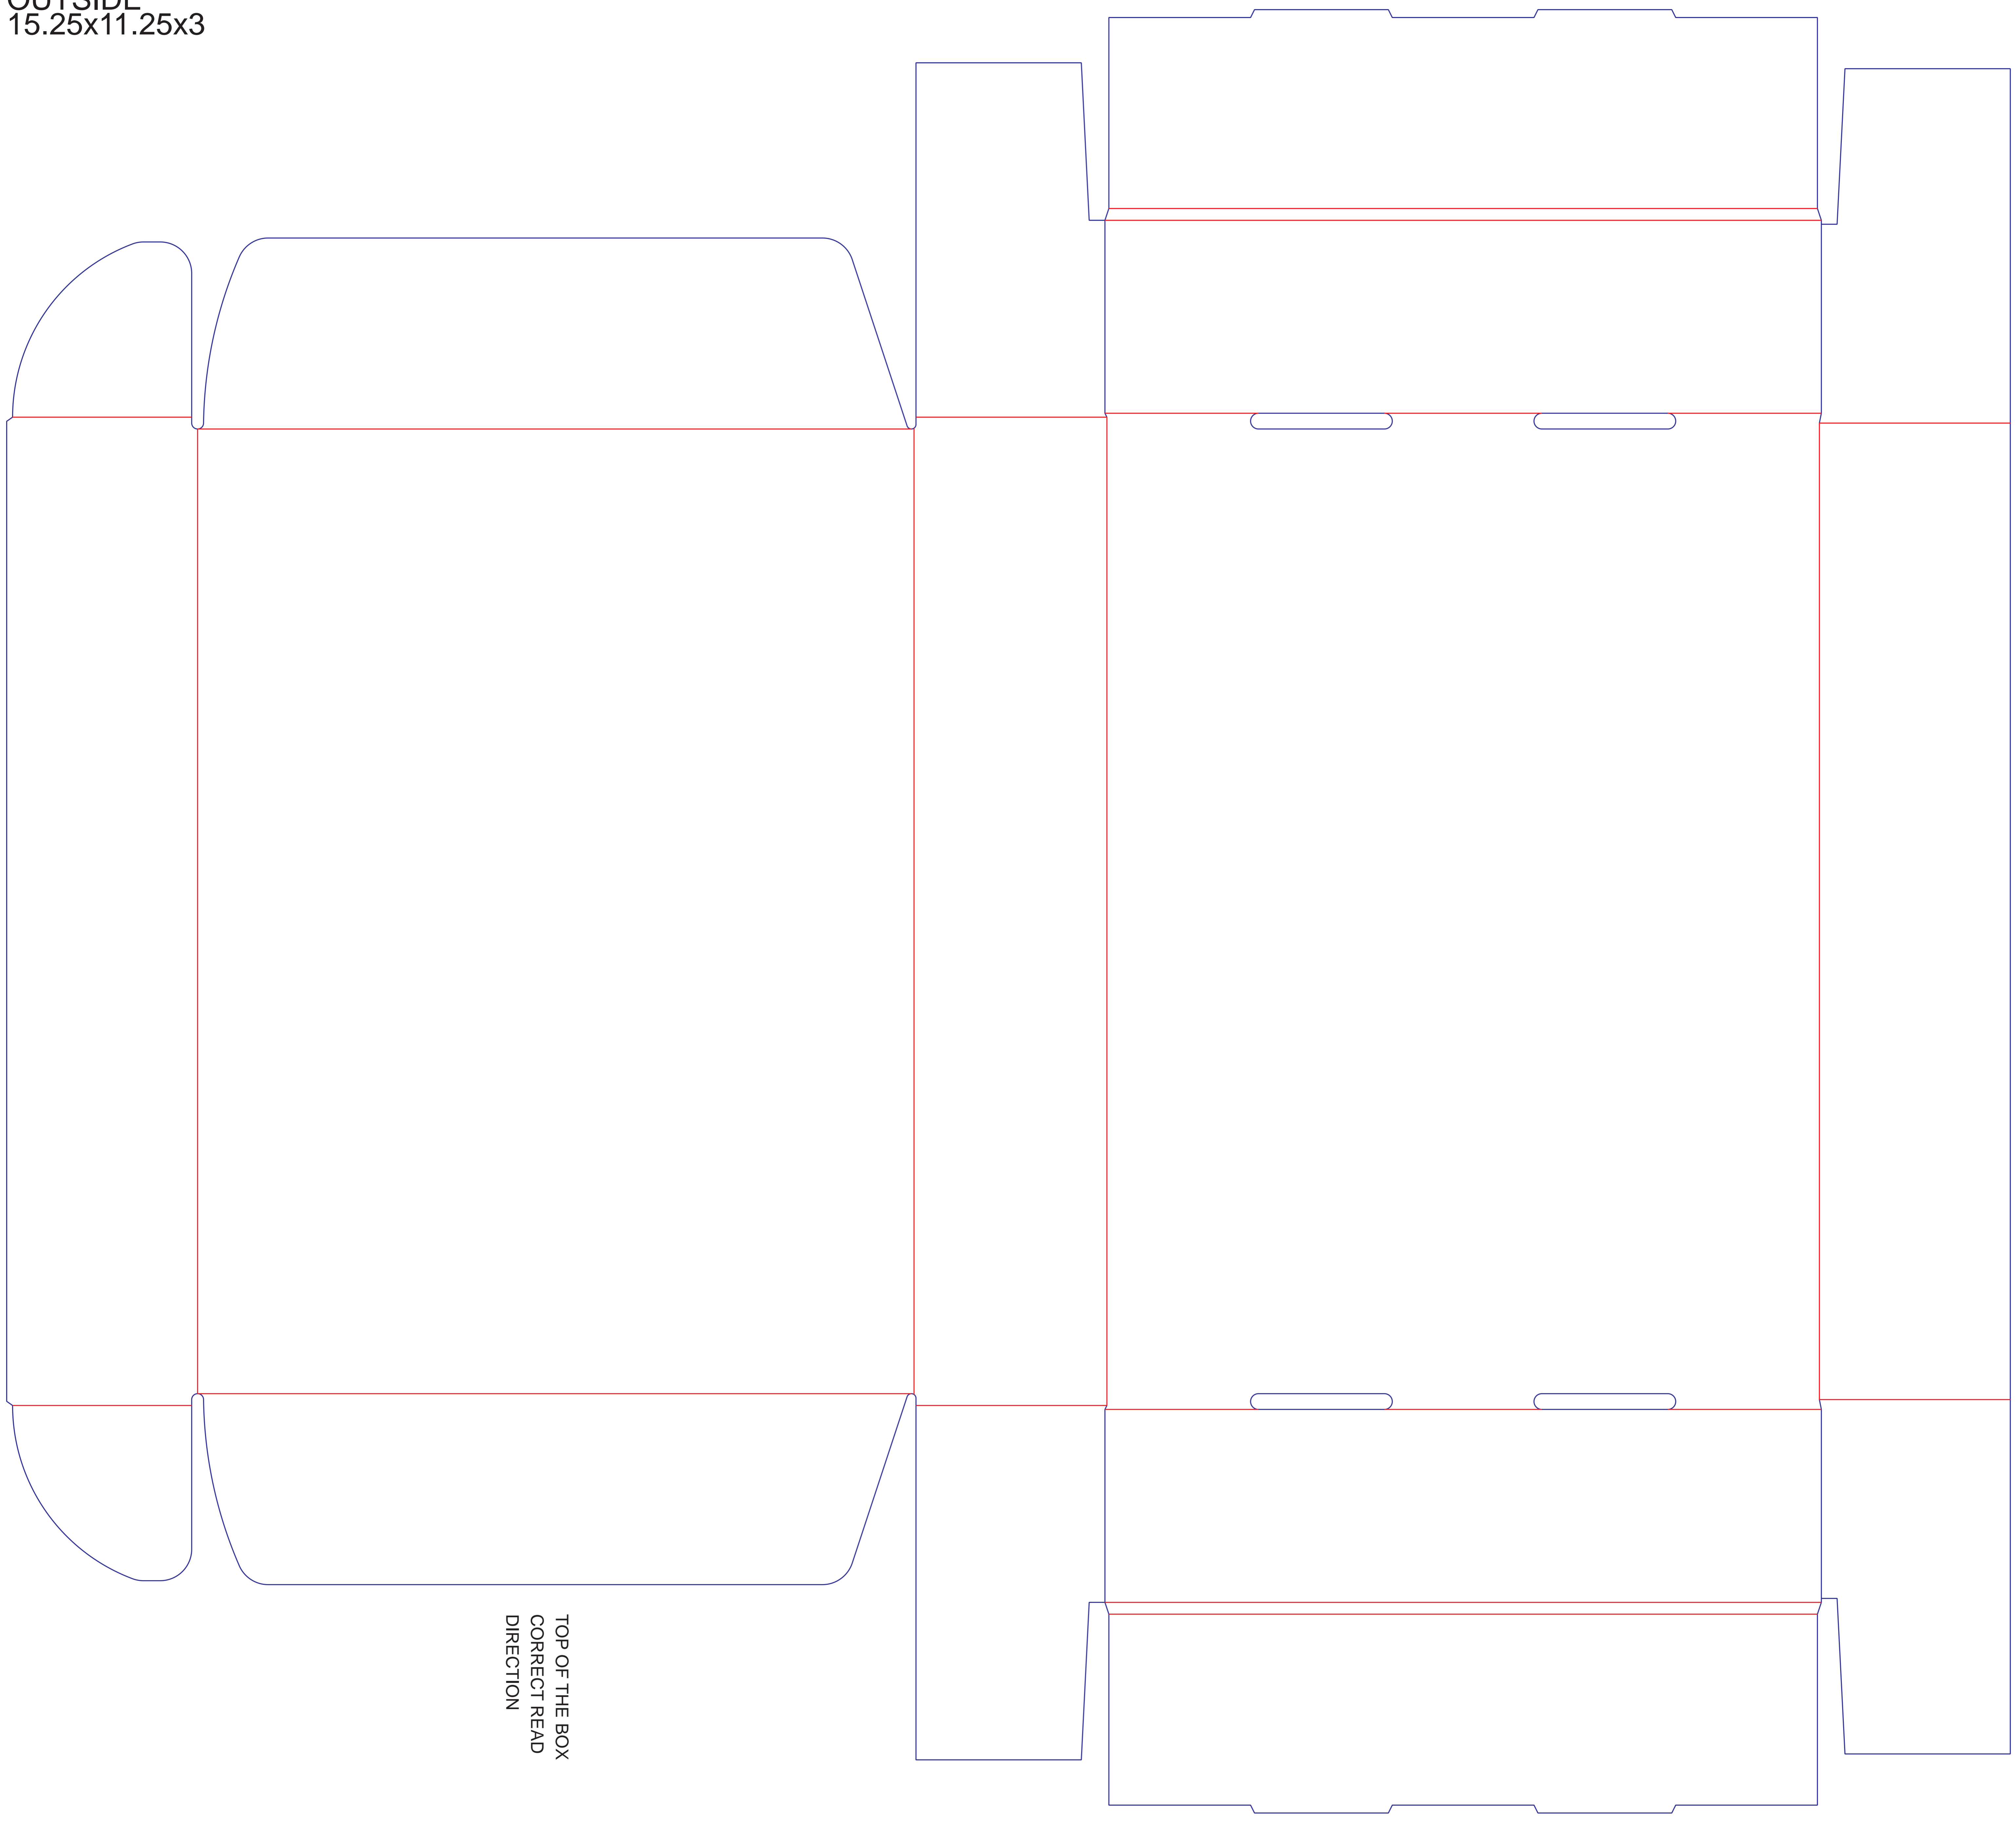

OUTSIDE
15.25x11.25x3

TOP OF THE BOX
CORRECT READ
DIRECTION