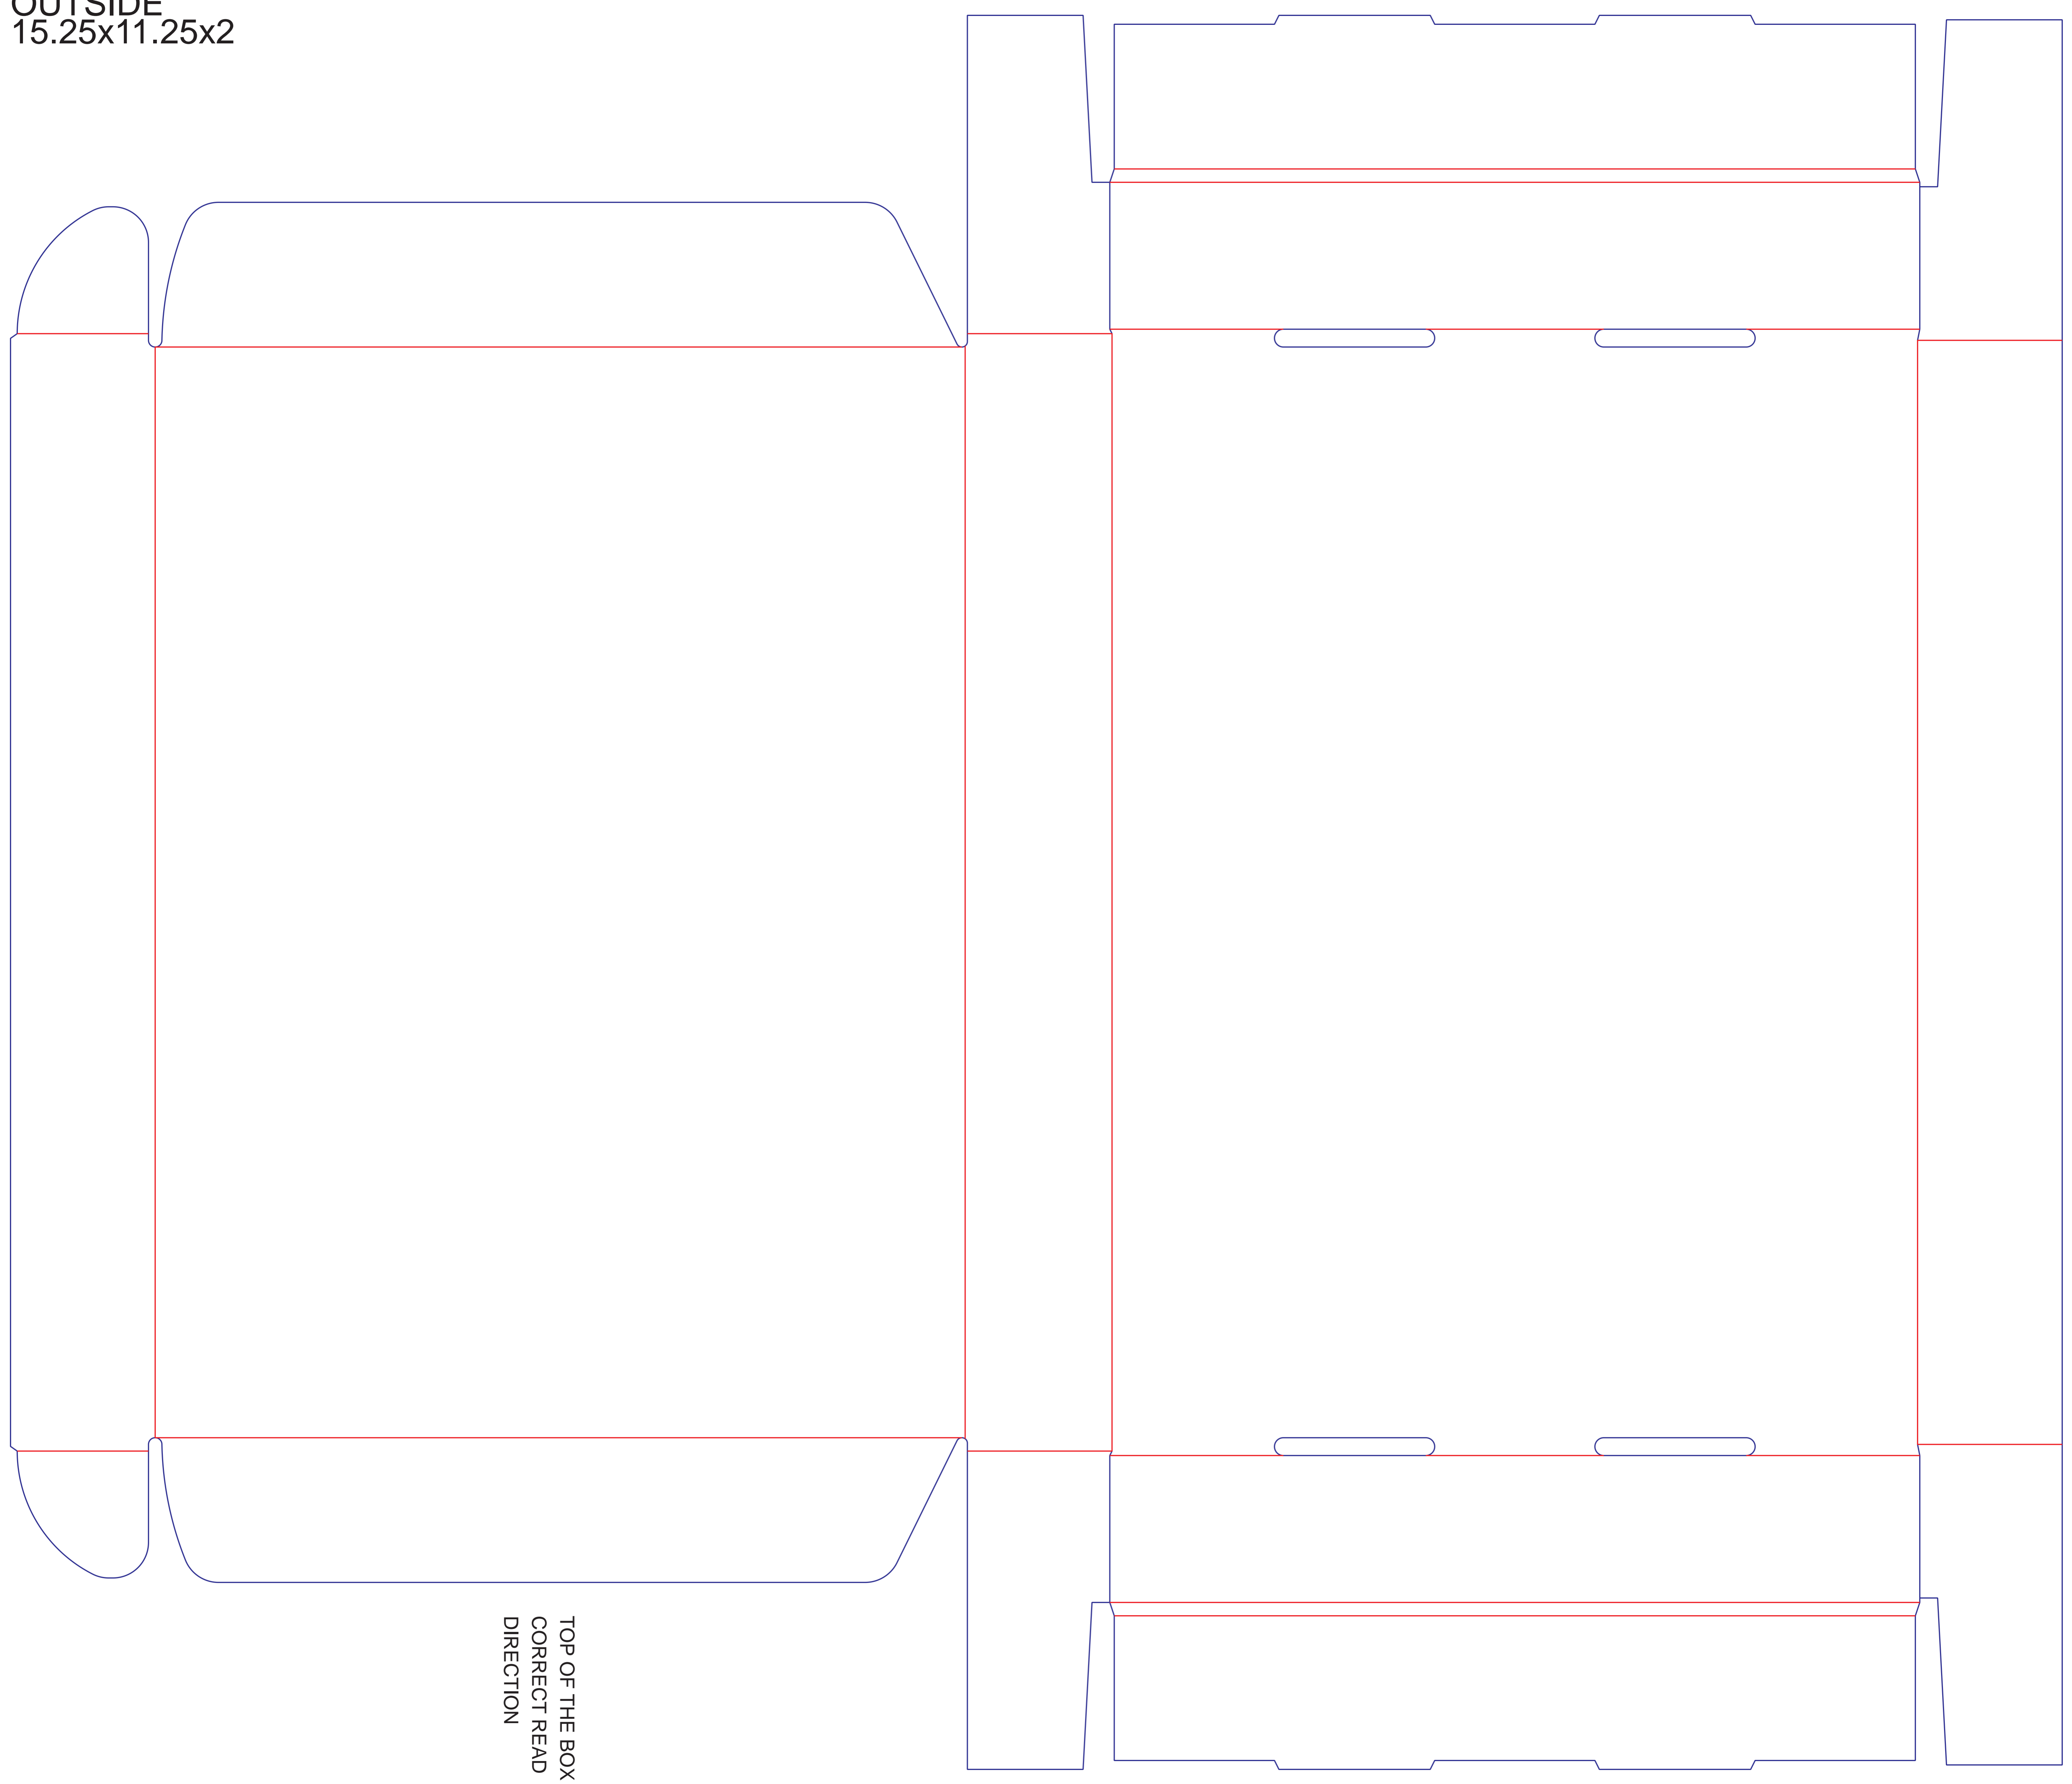

OUTSIDE
15.25x11.25x2

TOP OF THE BOX
CORRECT READ
DIRECTION