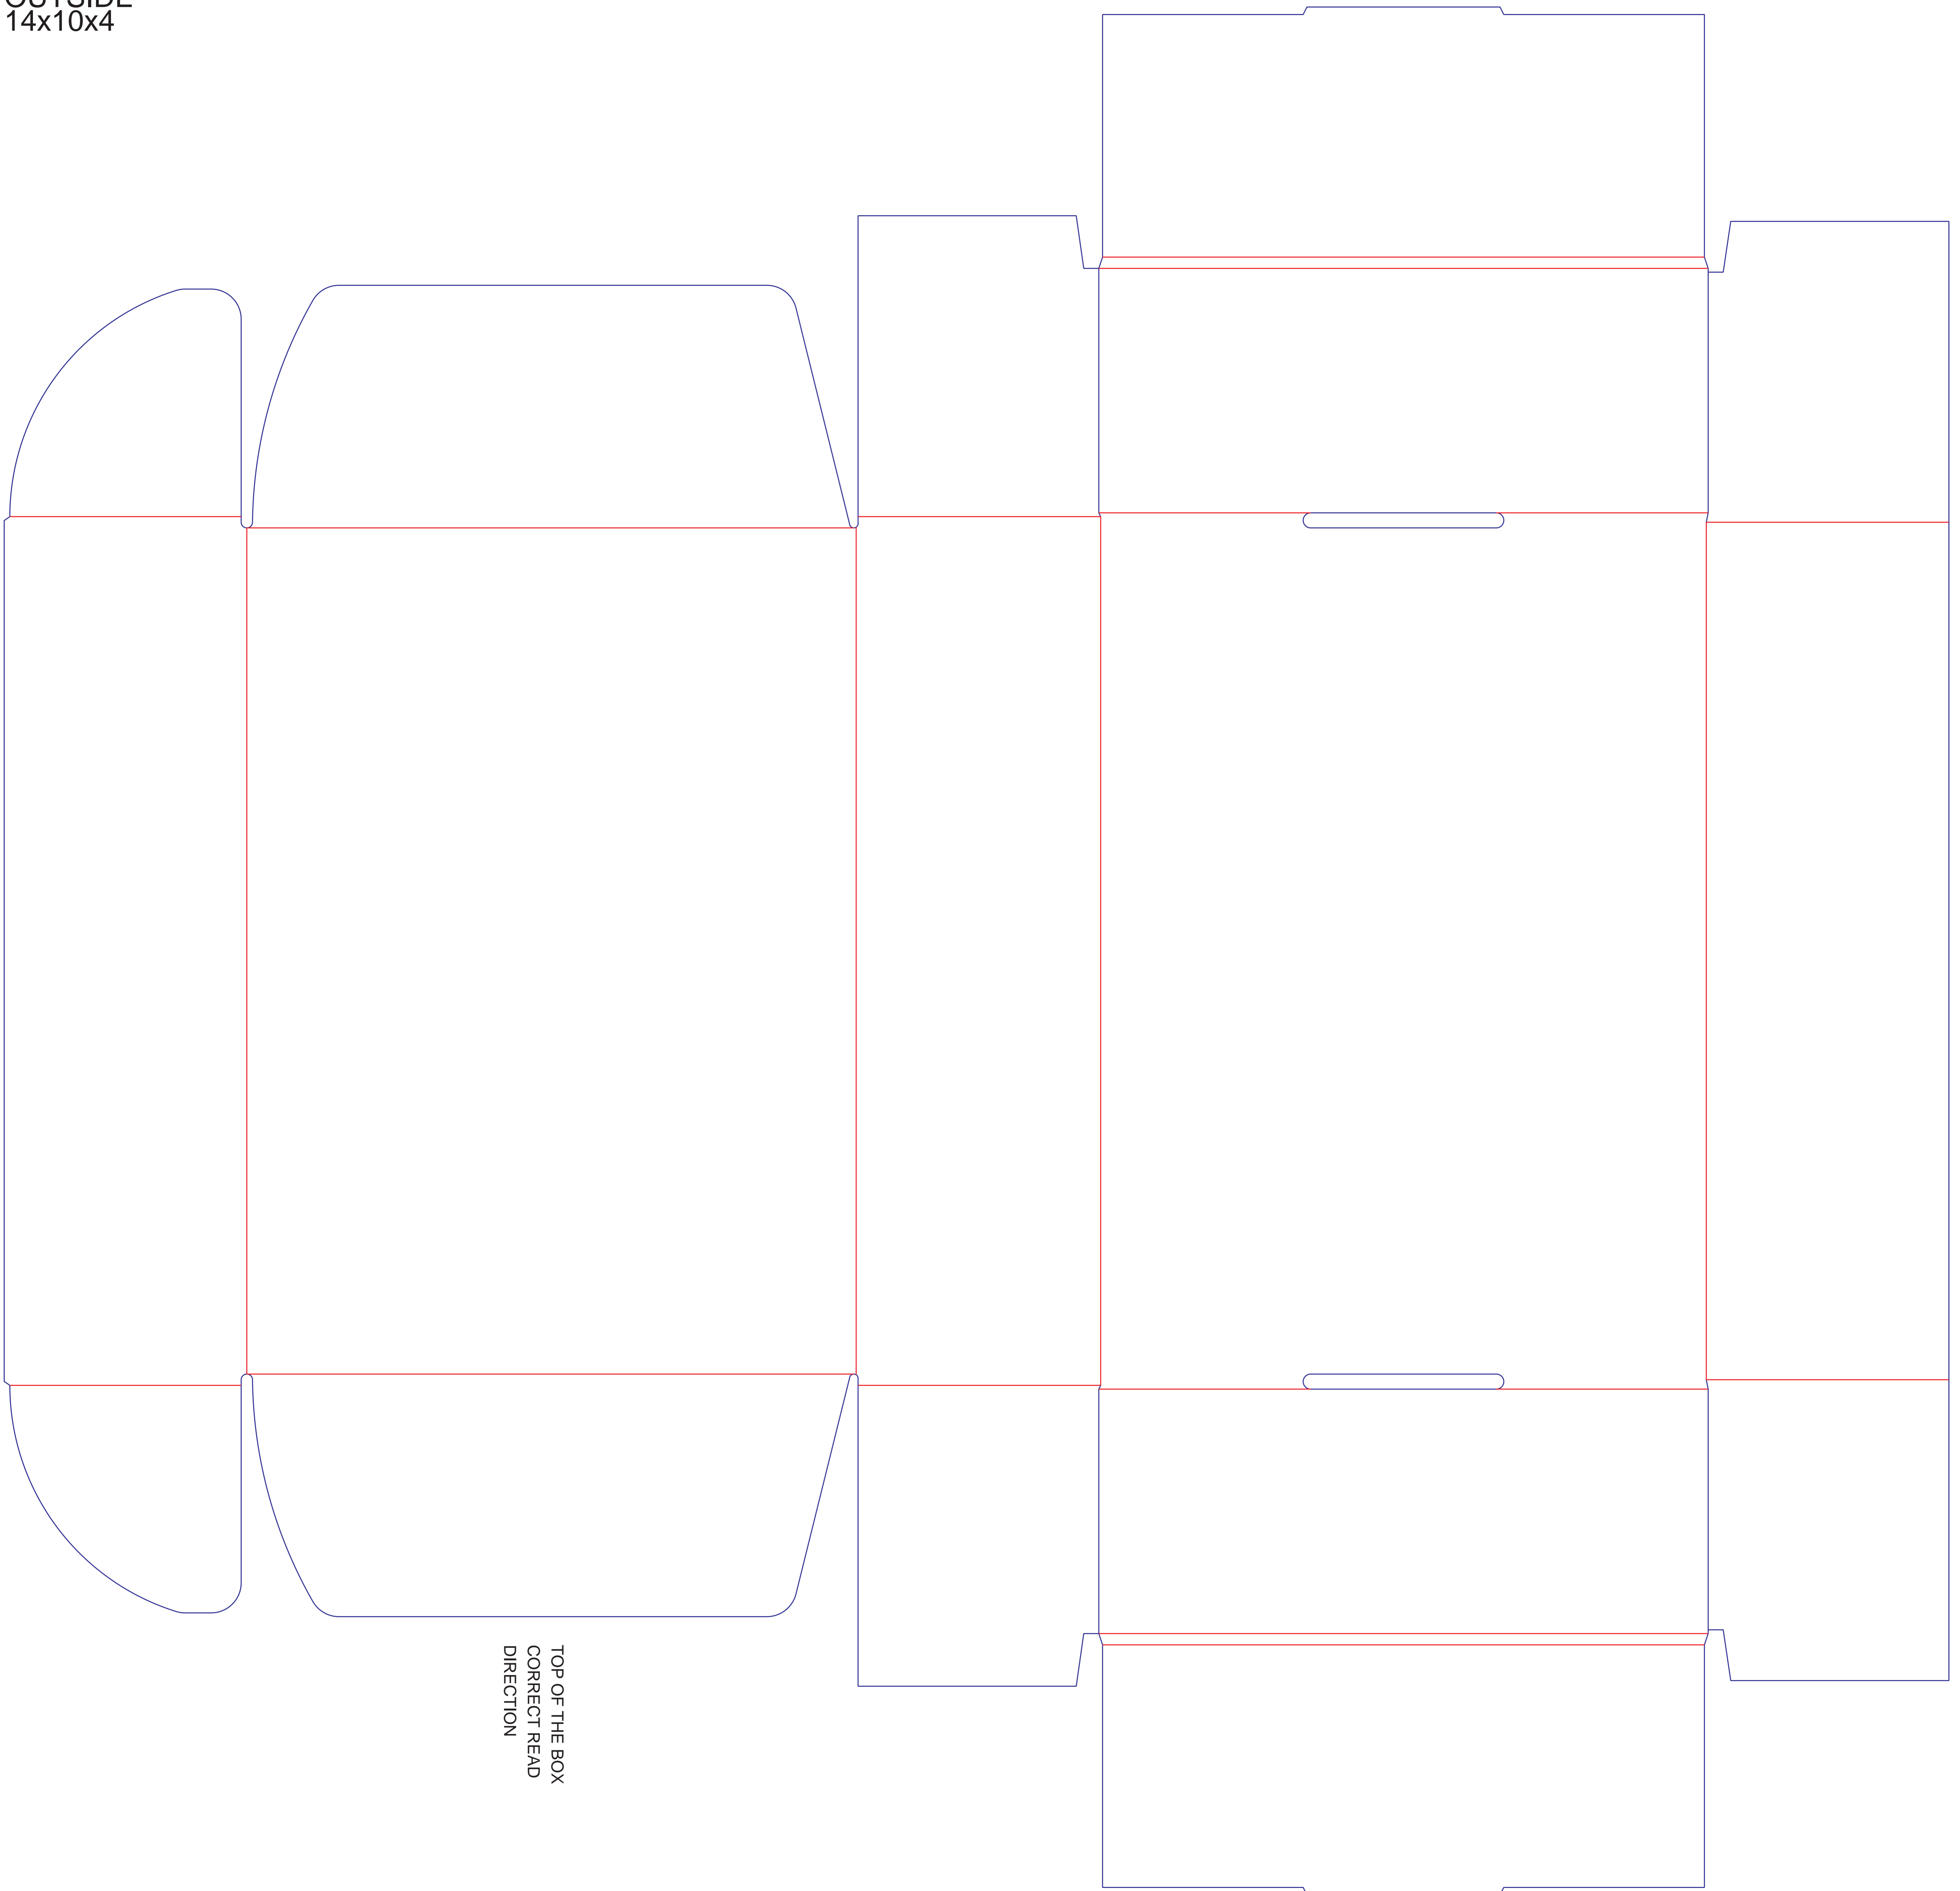

OUTSIDE
14x10x4

TOP OF THE BOX
CORRECT READ
DIRECTION