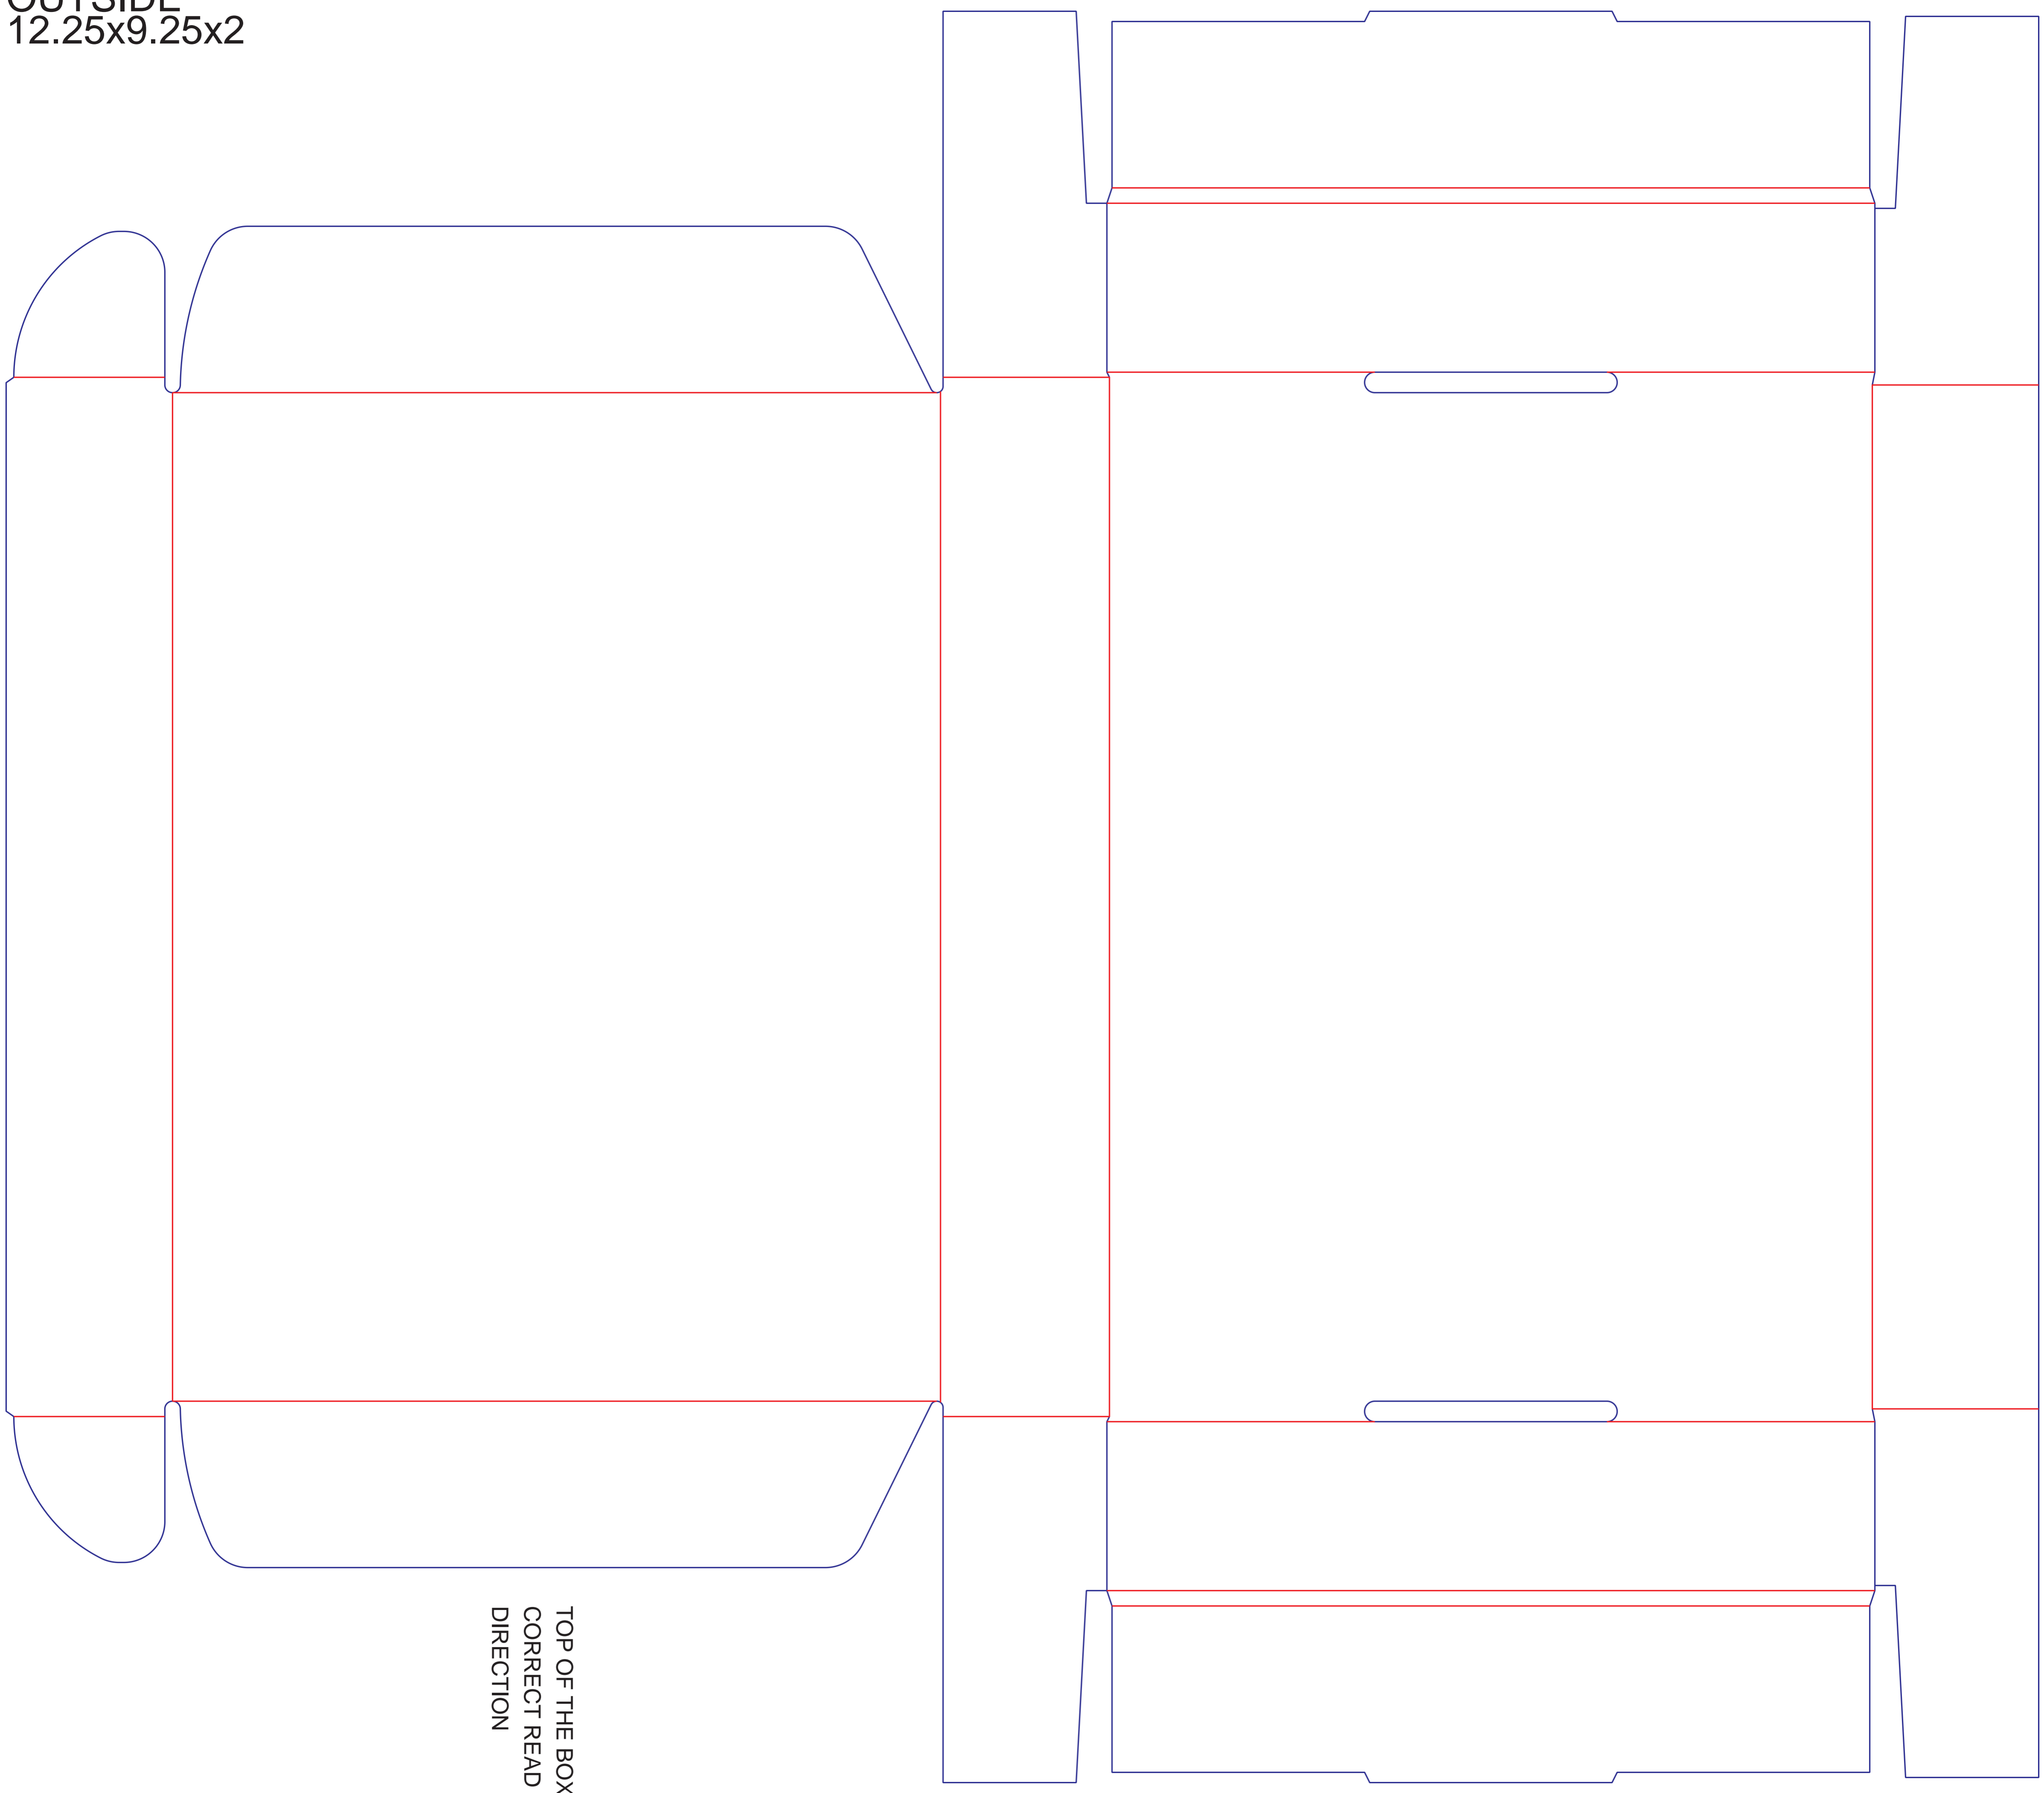

OUTSIDE  
12.25x9.25x2

TOP OF THE BOX  
CORRECT READ  
DIRECTION