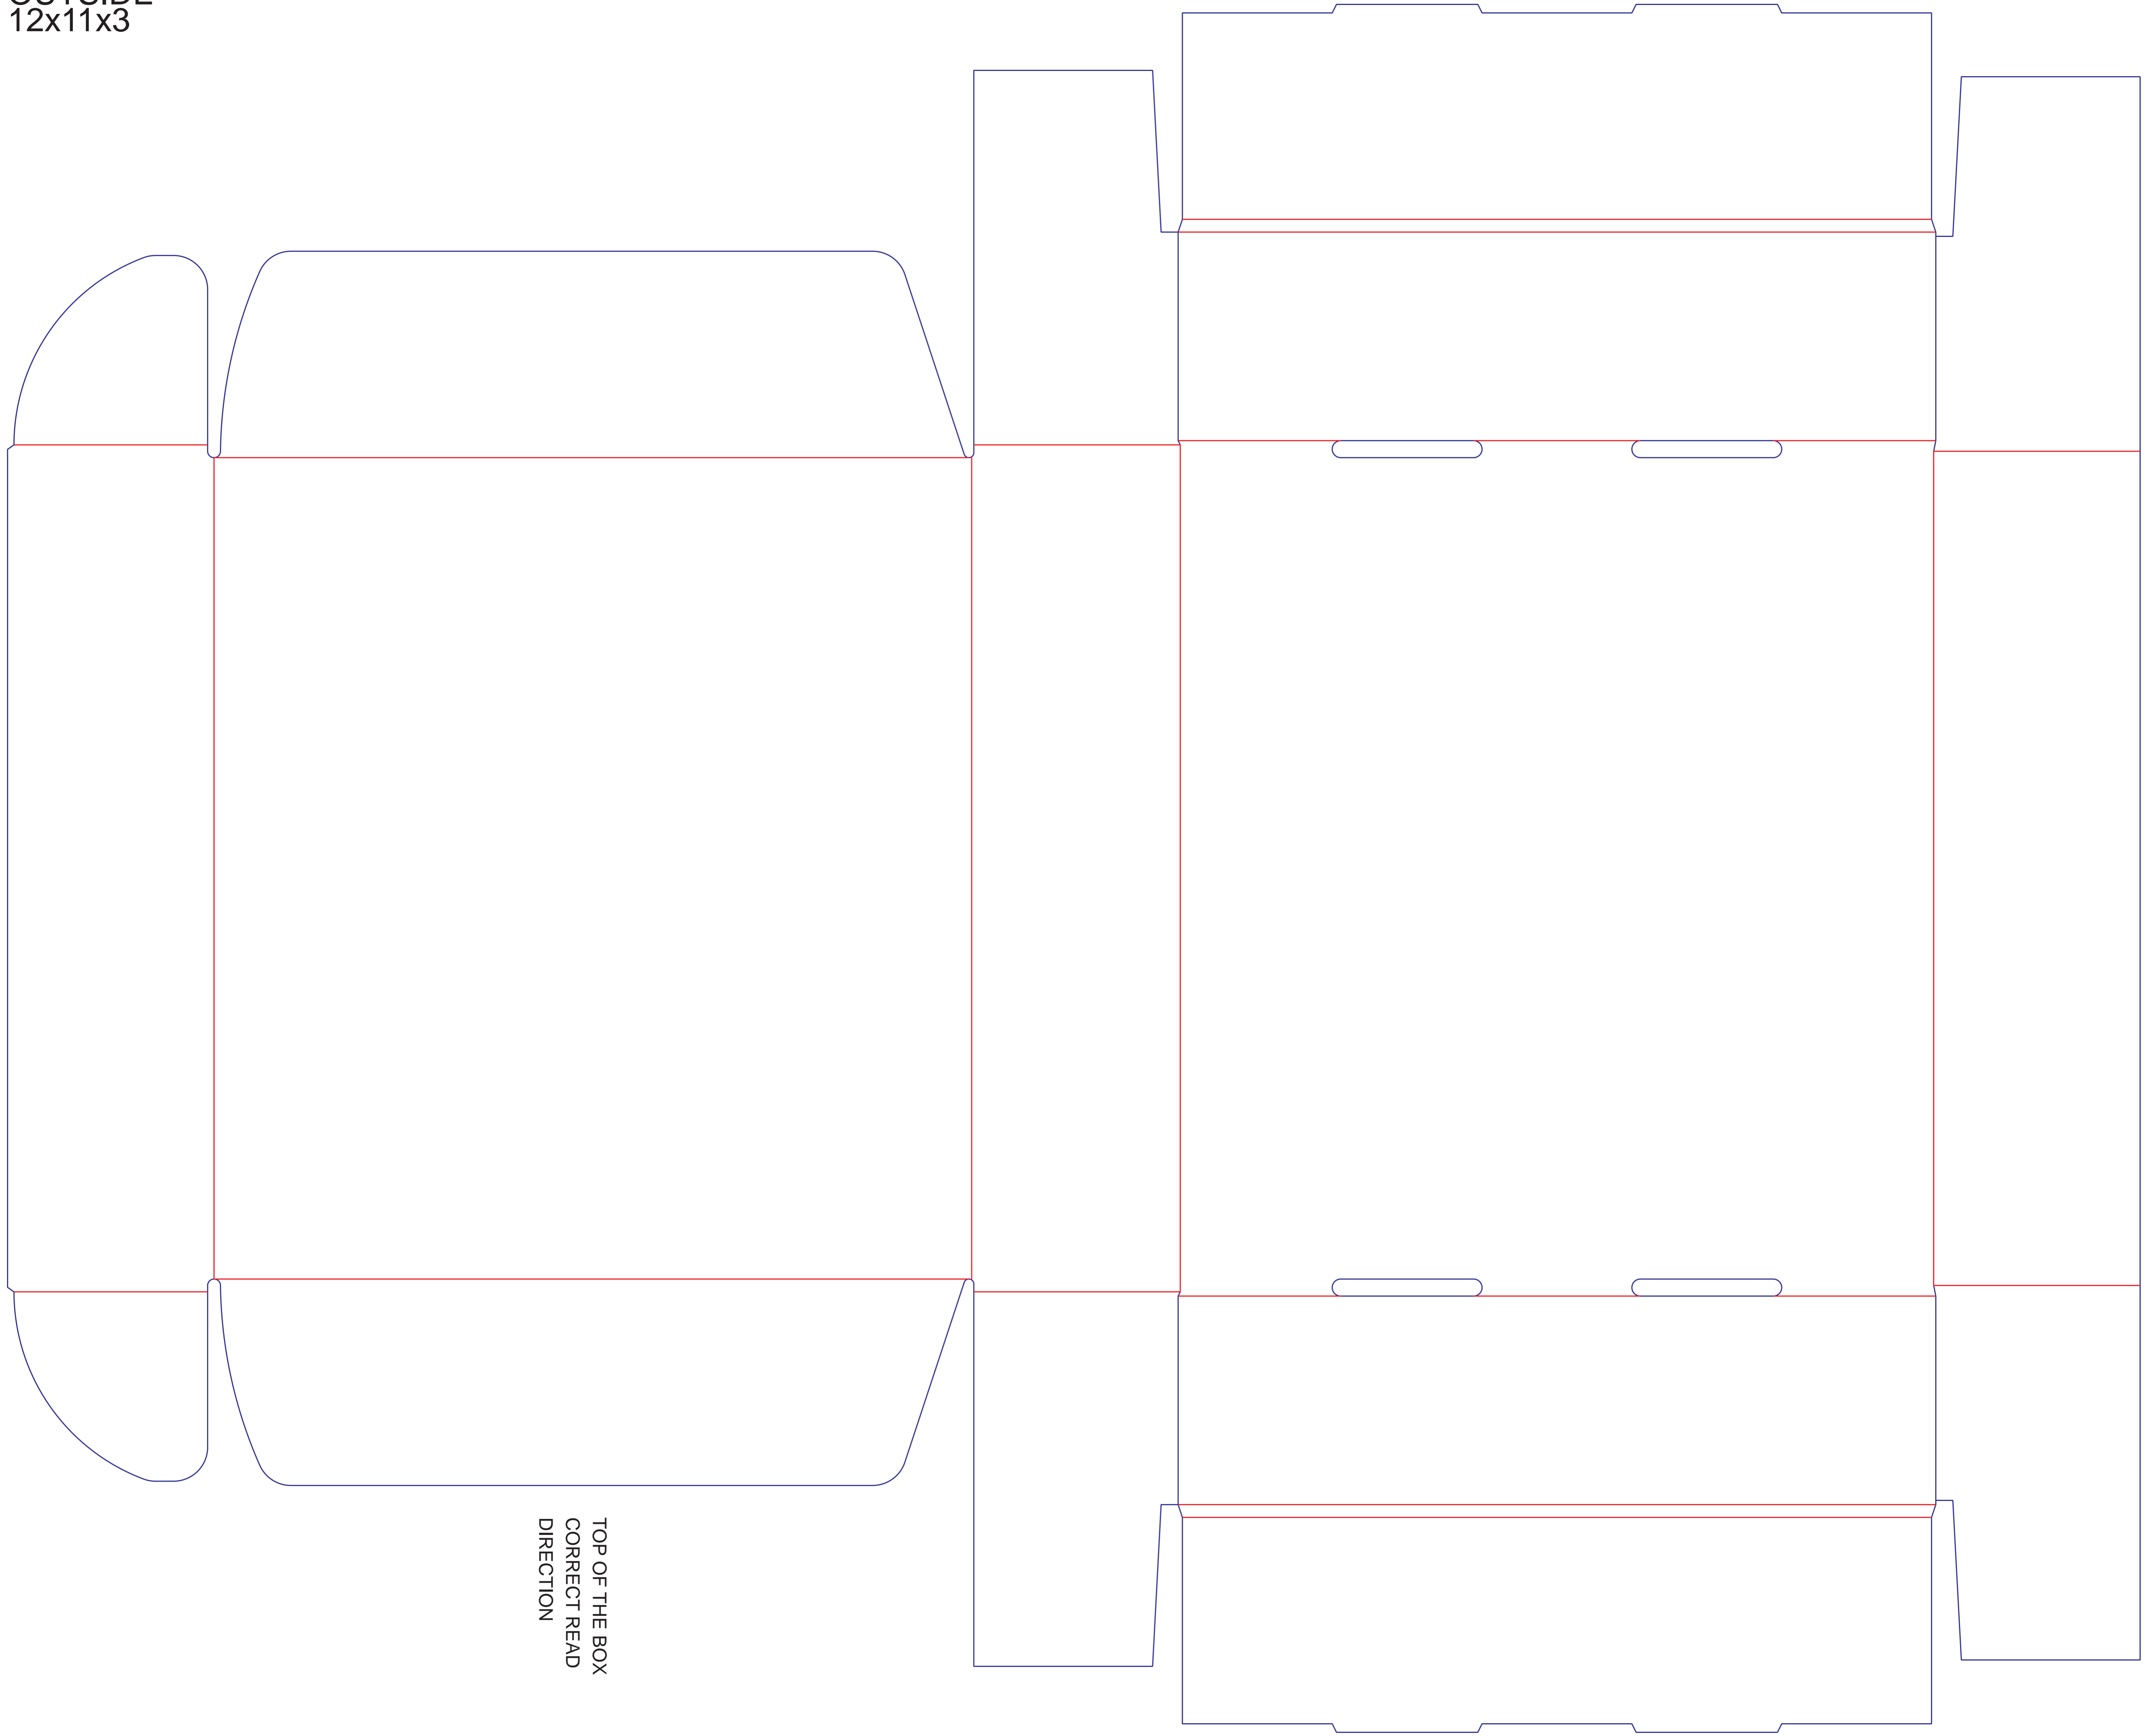

OUTSIDE
12x11x3

TOP OF THE BOX
CORRECT READ
DIRECTION