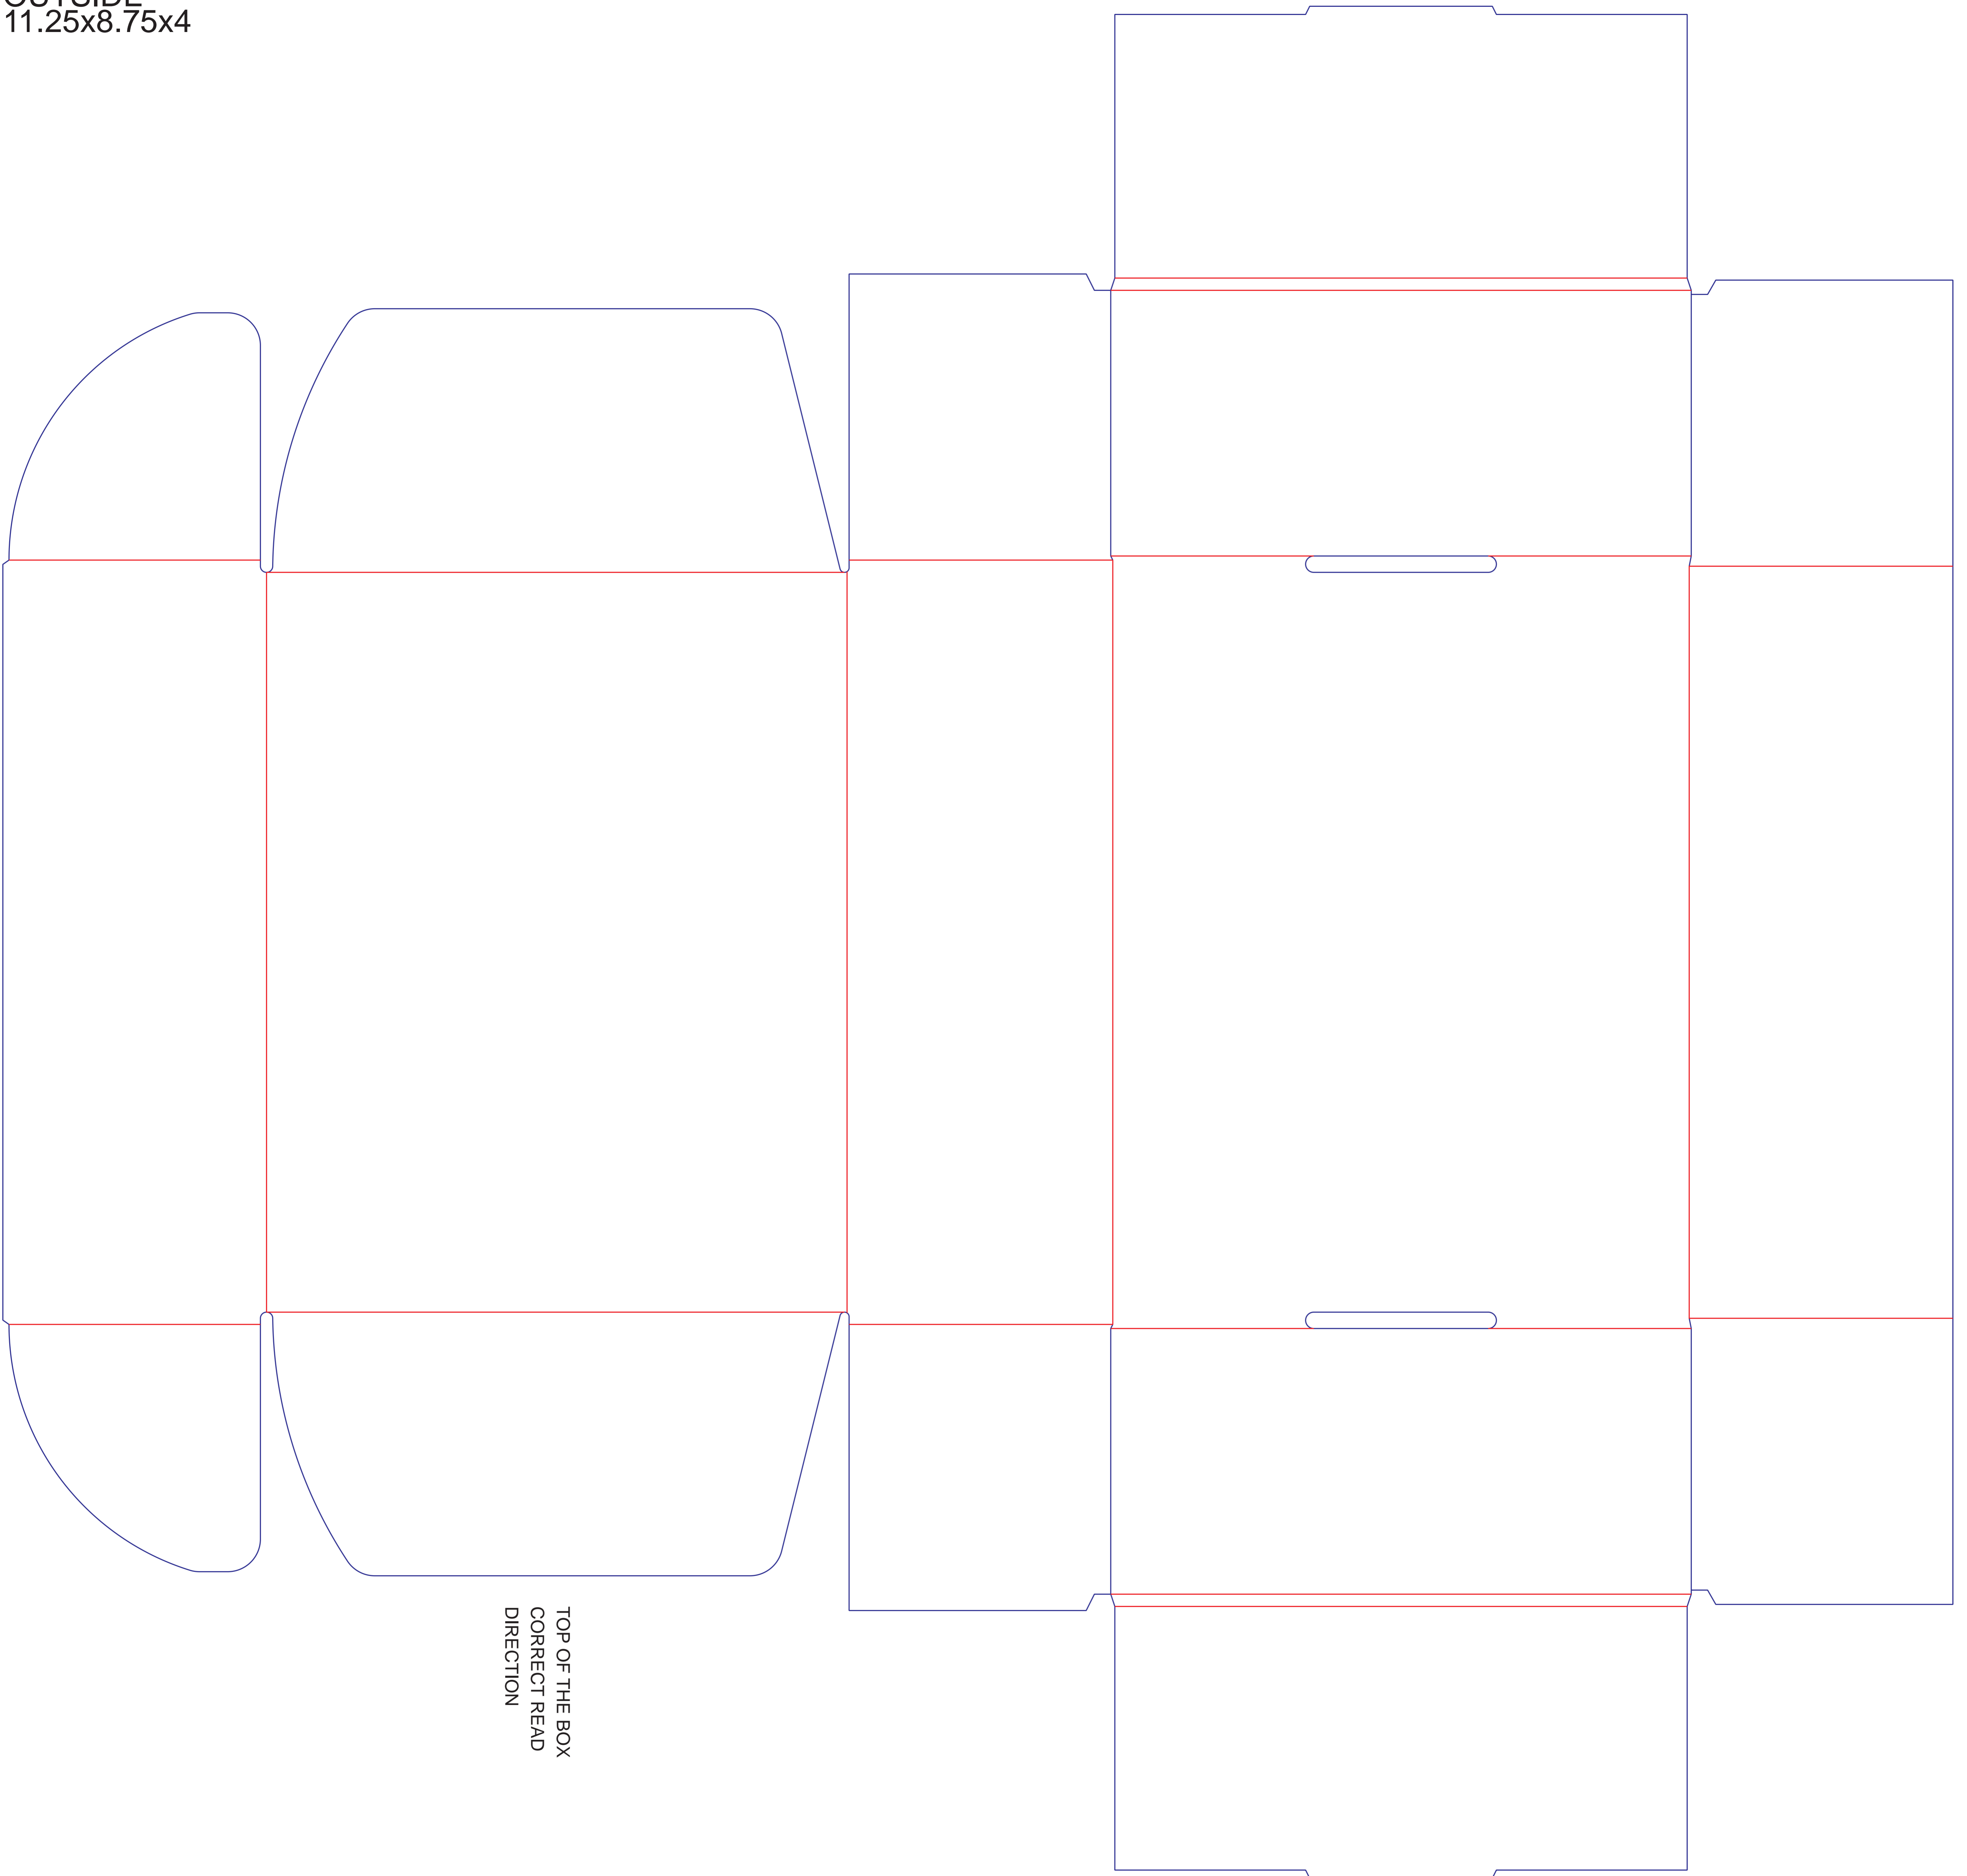

OUTSIDE
11.25x8.75x4

TOP OF THE BOX
CORRECT READ
DIRECTION