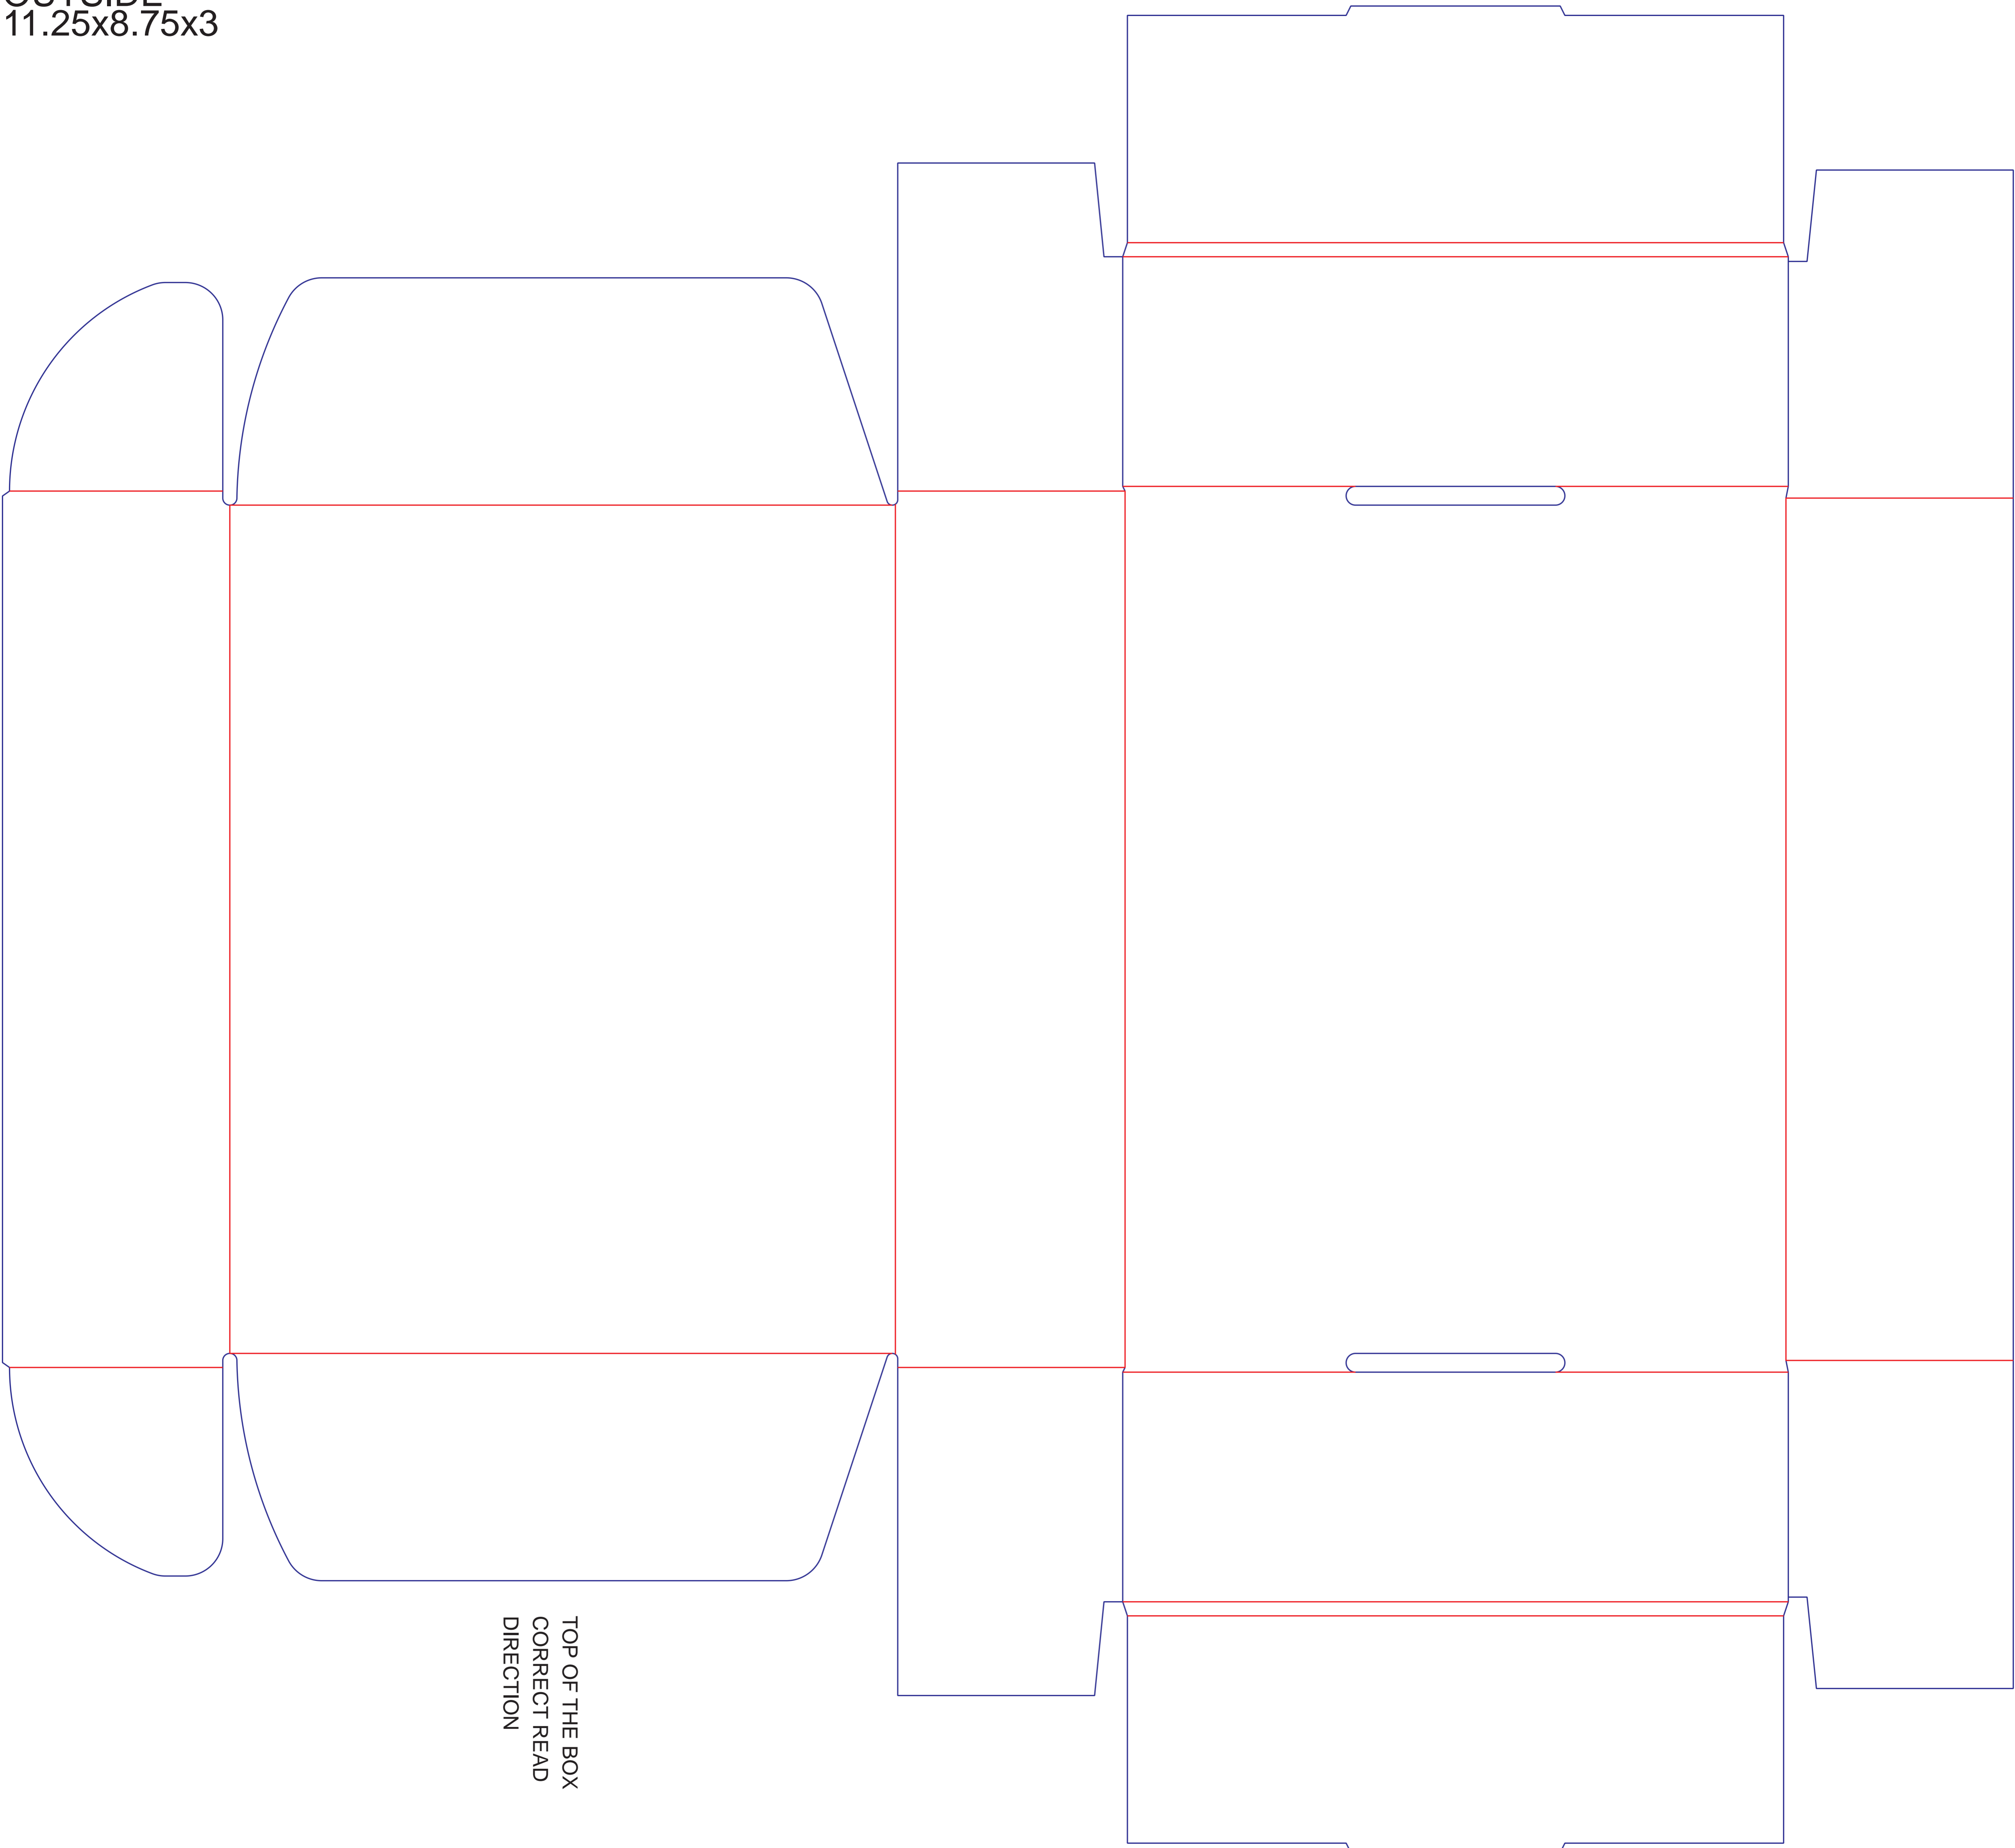

OUTSIDE
11.25x8.75x3

TOP OF THE BOX
CORRECT READ
DIRECTION