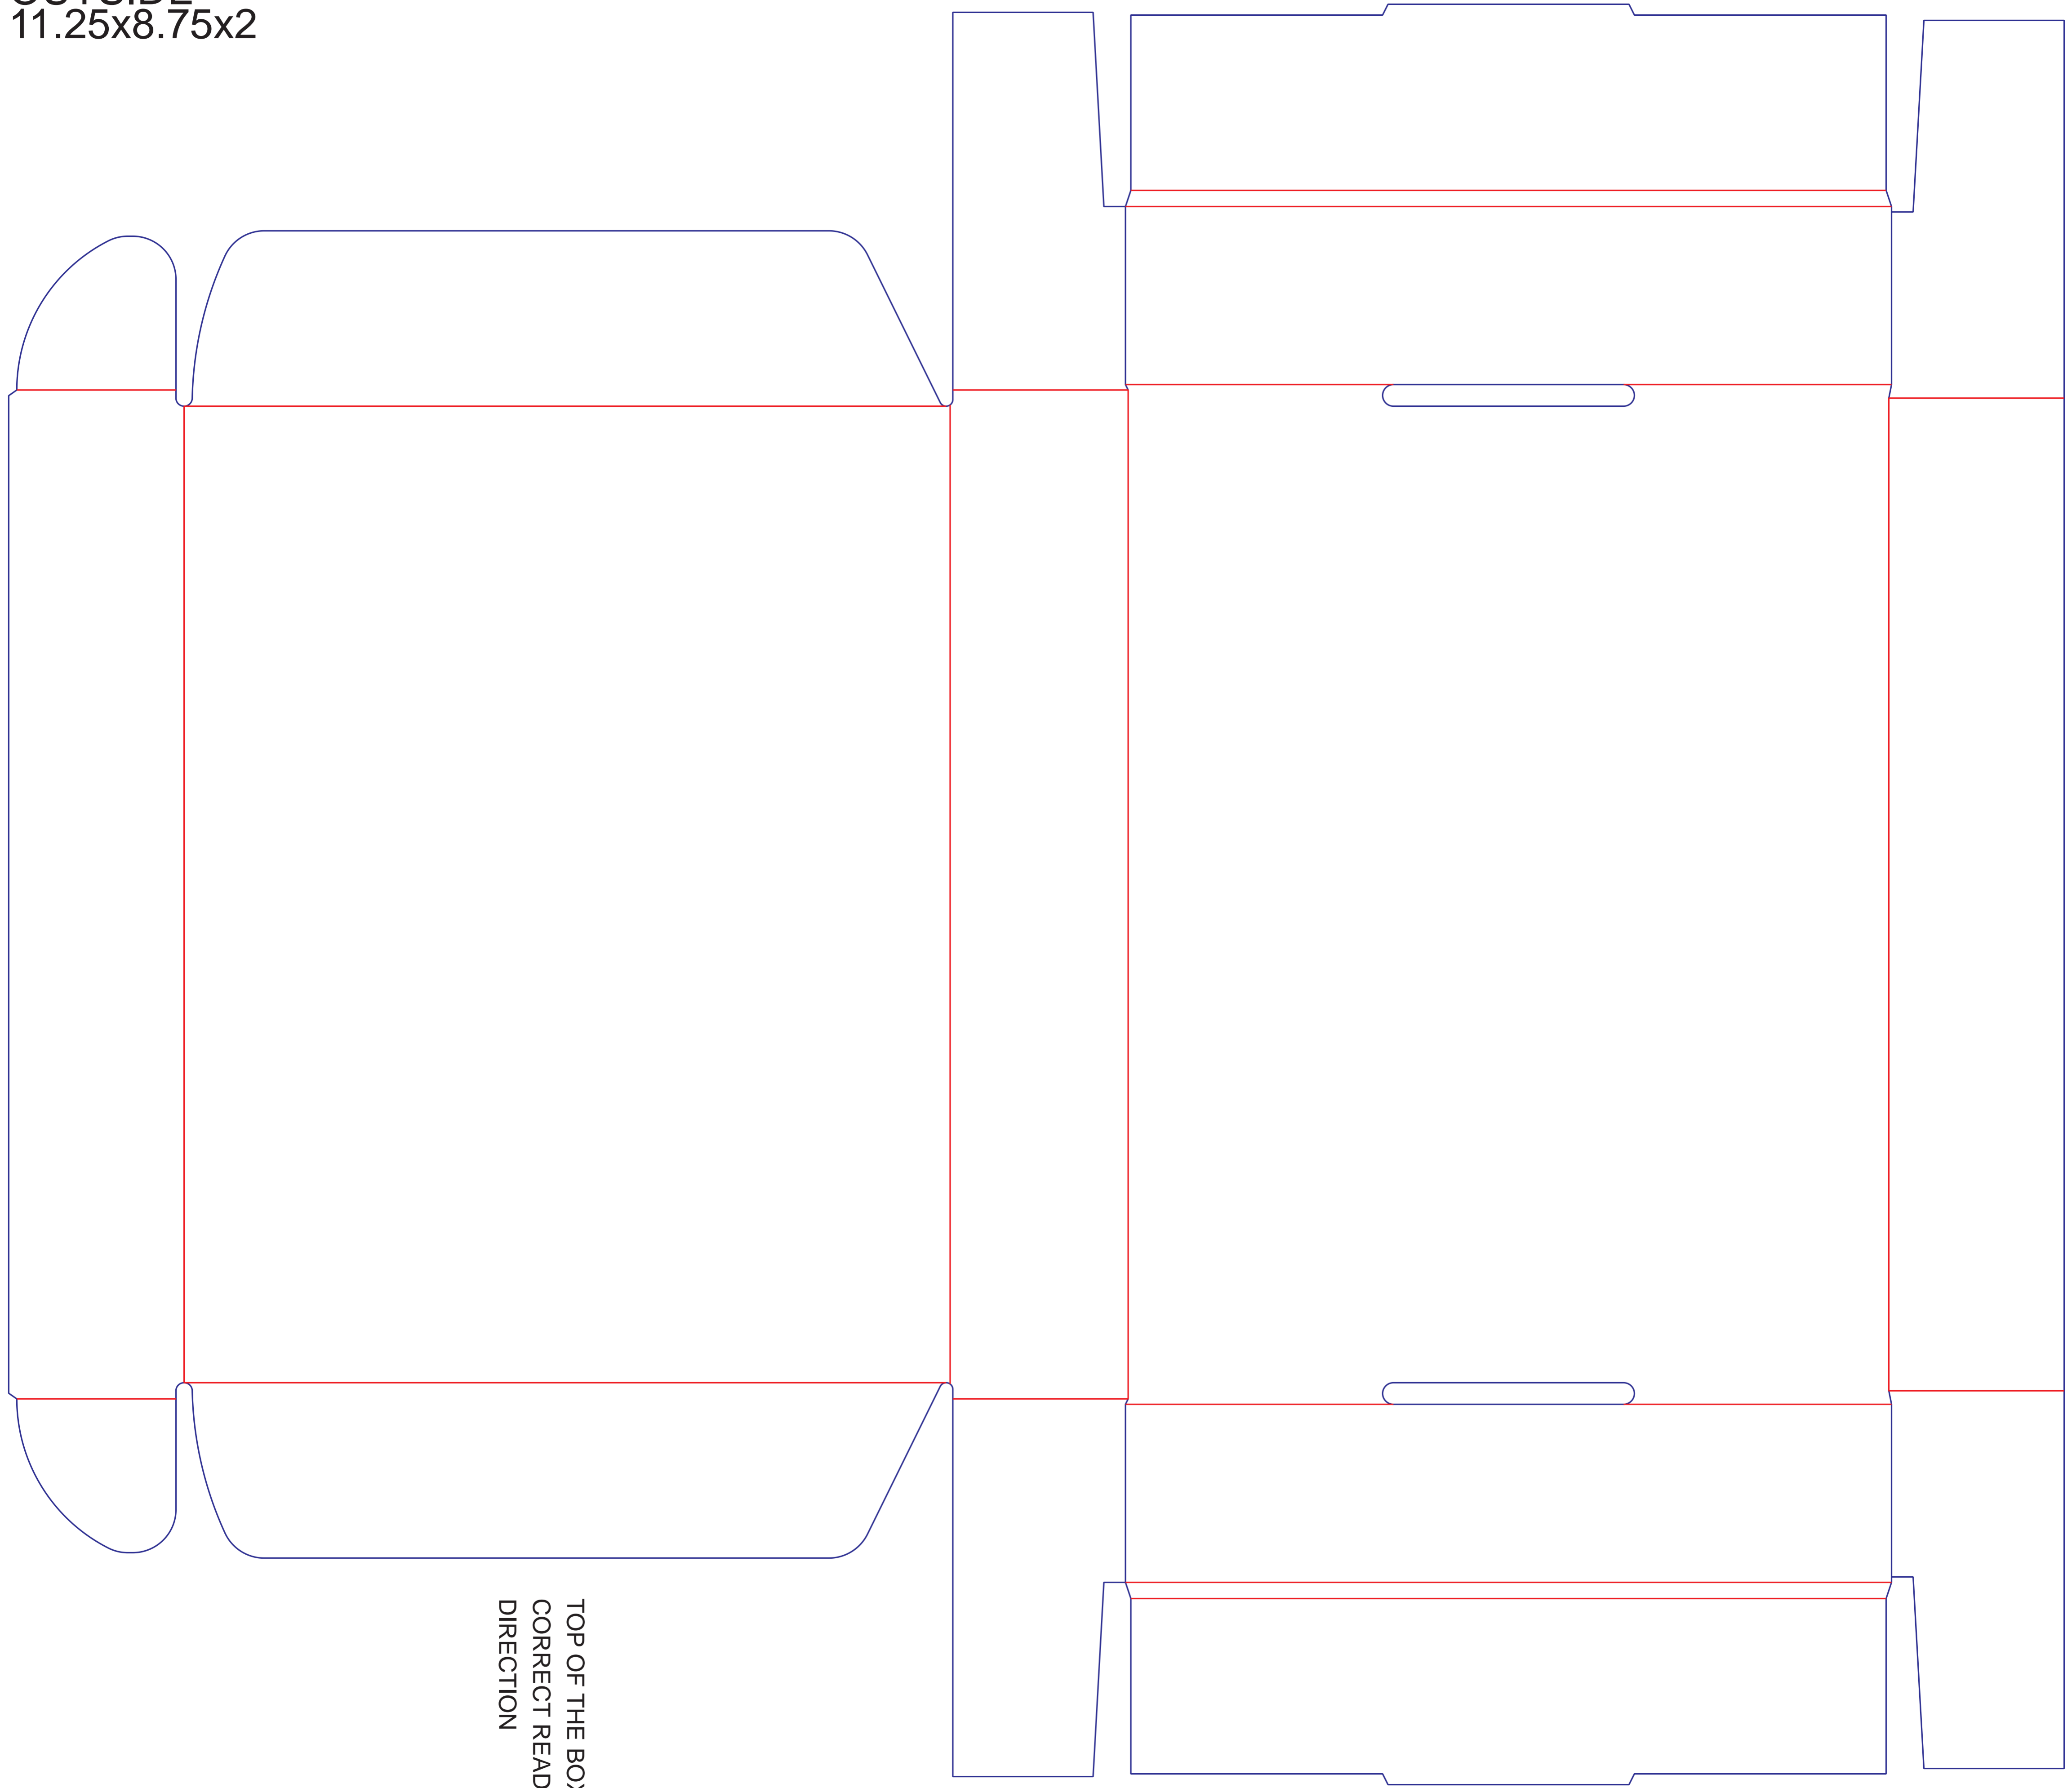

OUTSIDE
11.25x8.75x2

TOP OF THE BOX
CORRECT READ
DIRECTION