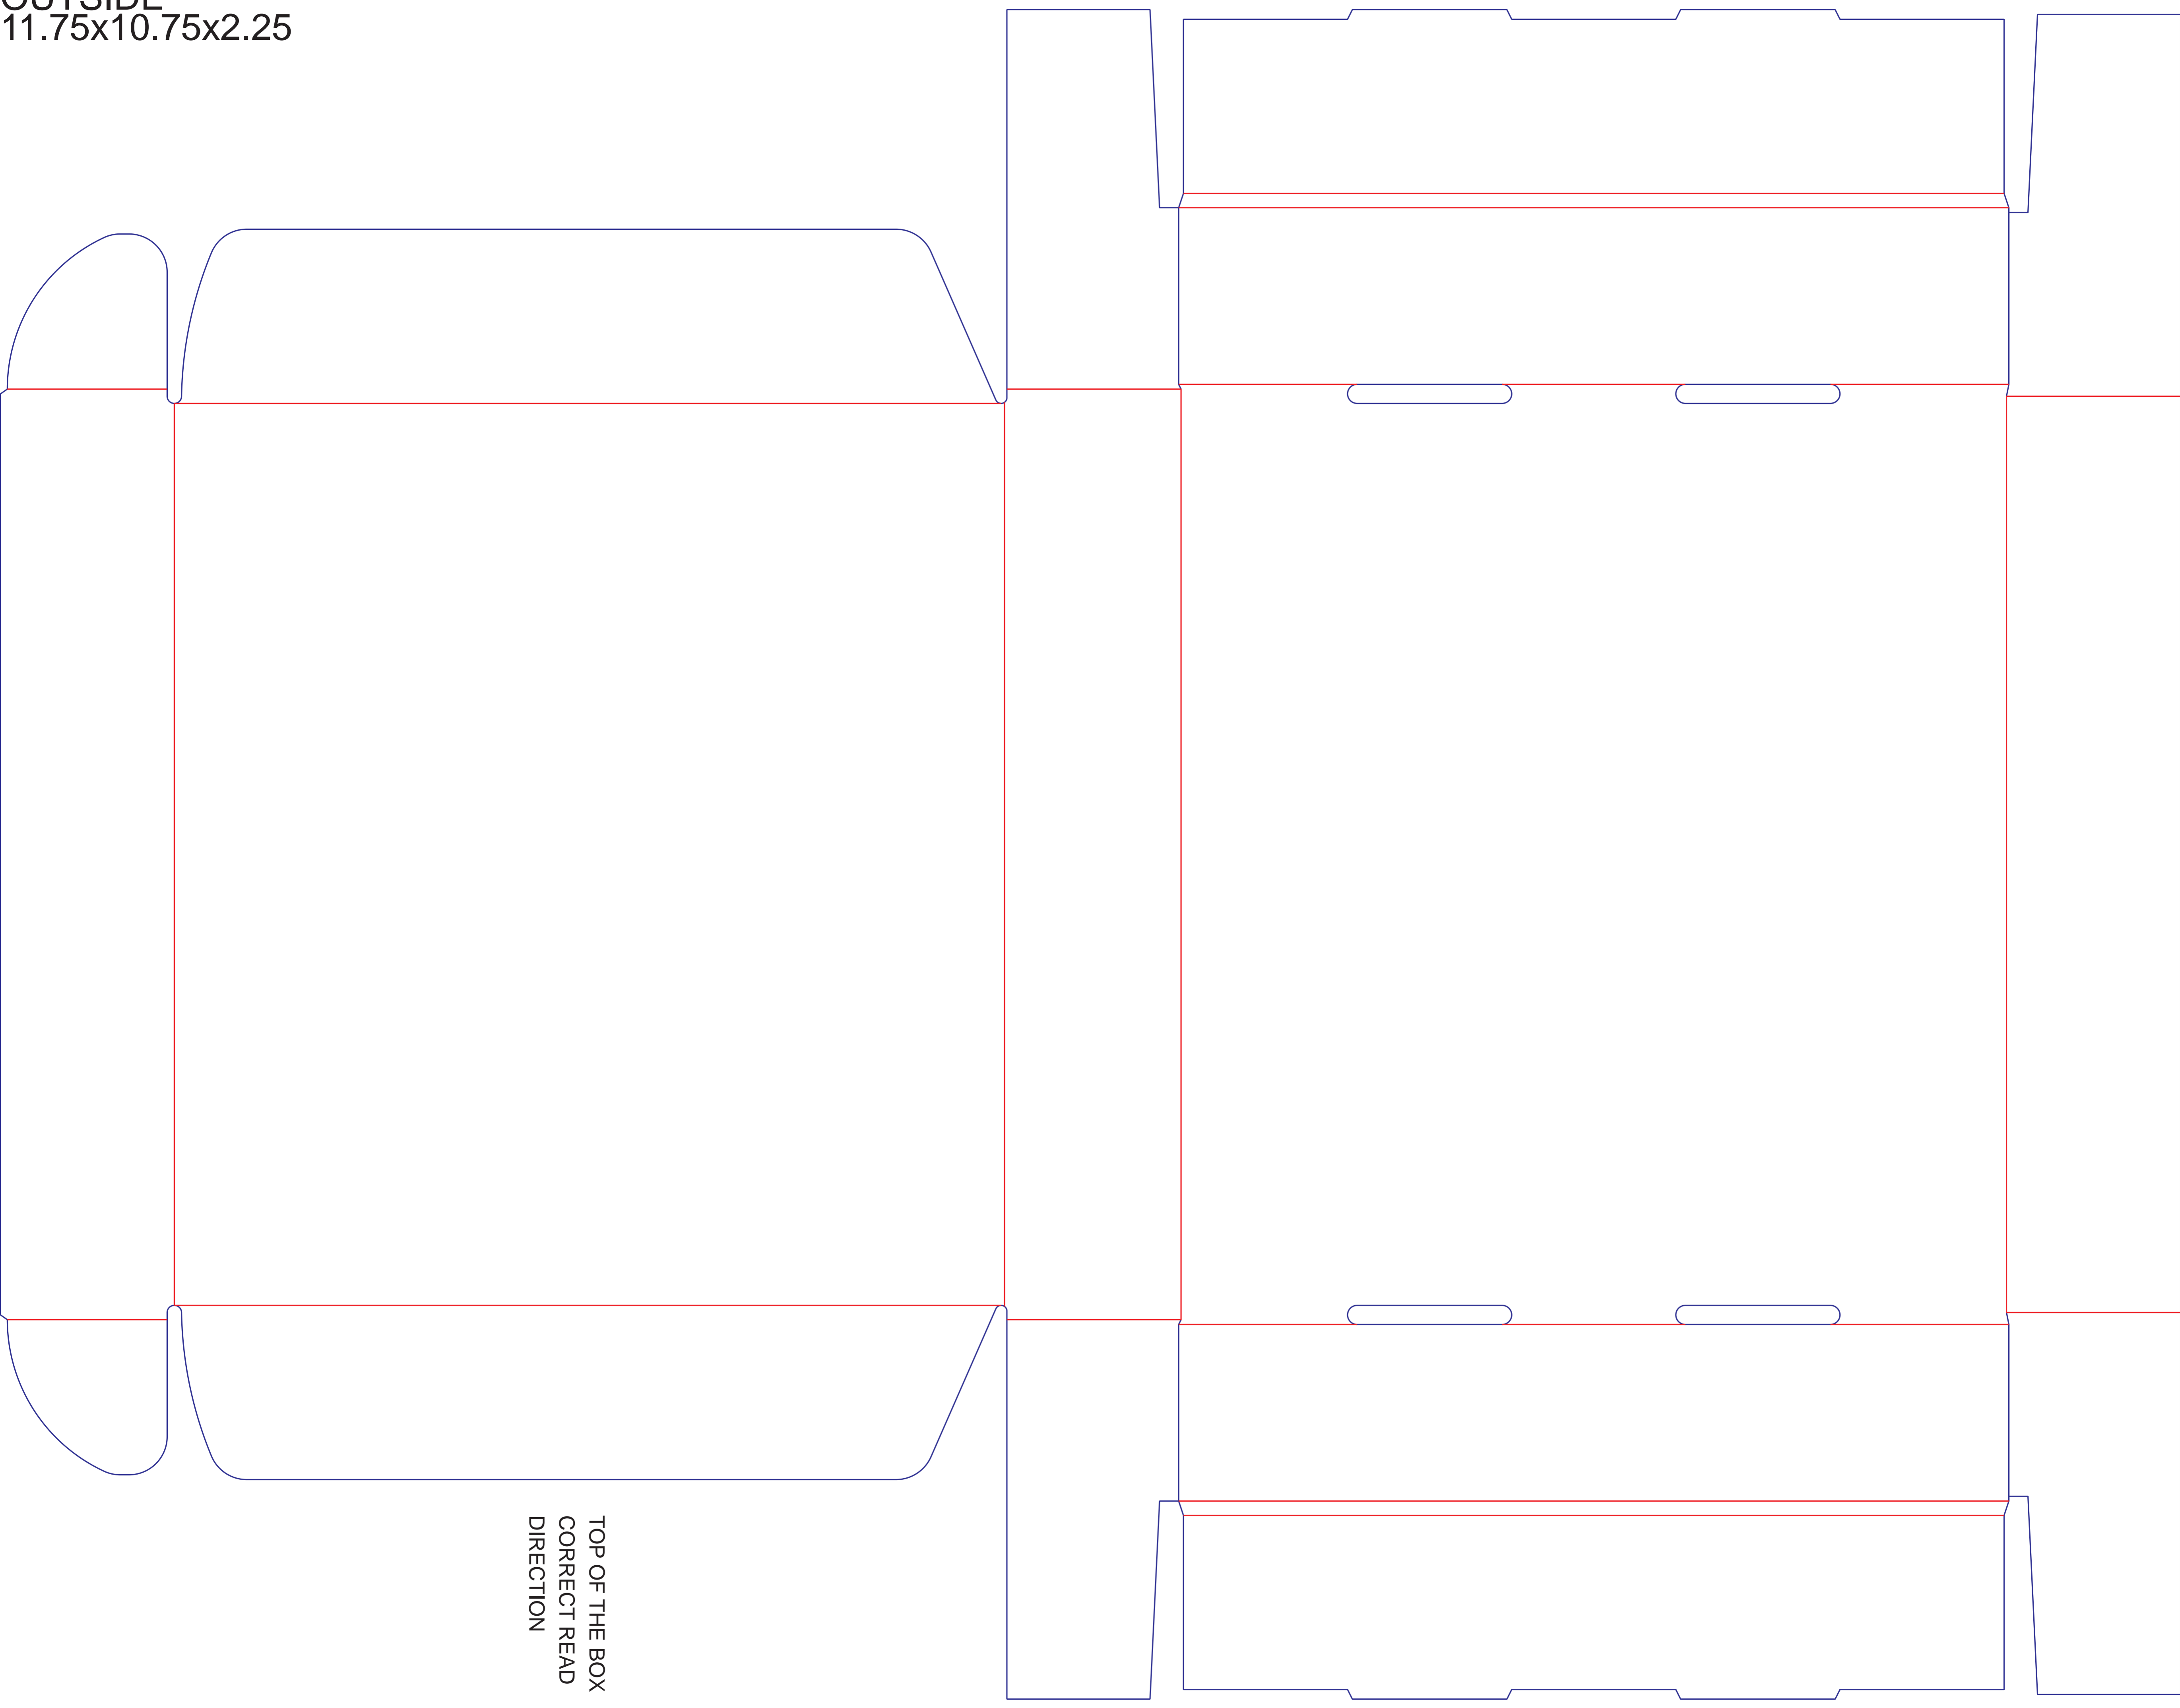

OUTSIDE
11.75x10.75x2.25

TOP OF THE BOX
CORRECT READ
DIRECTION